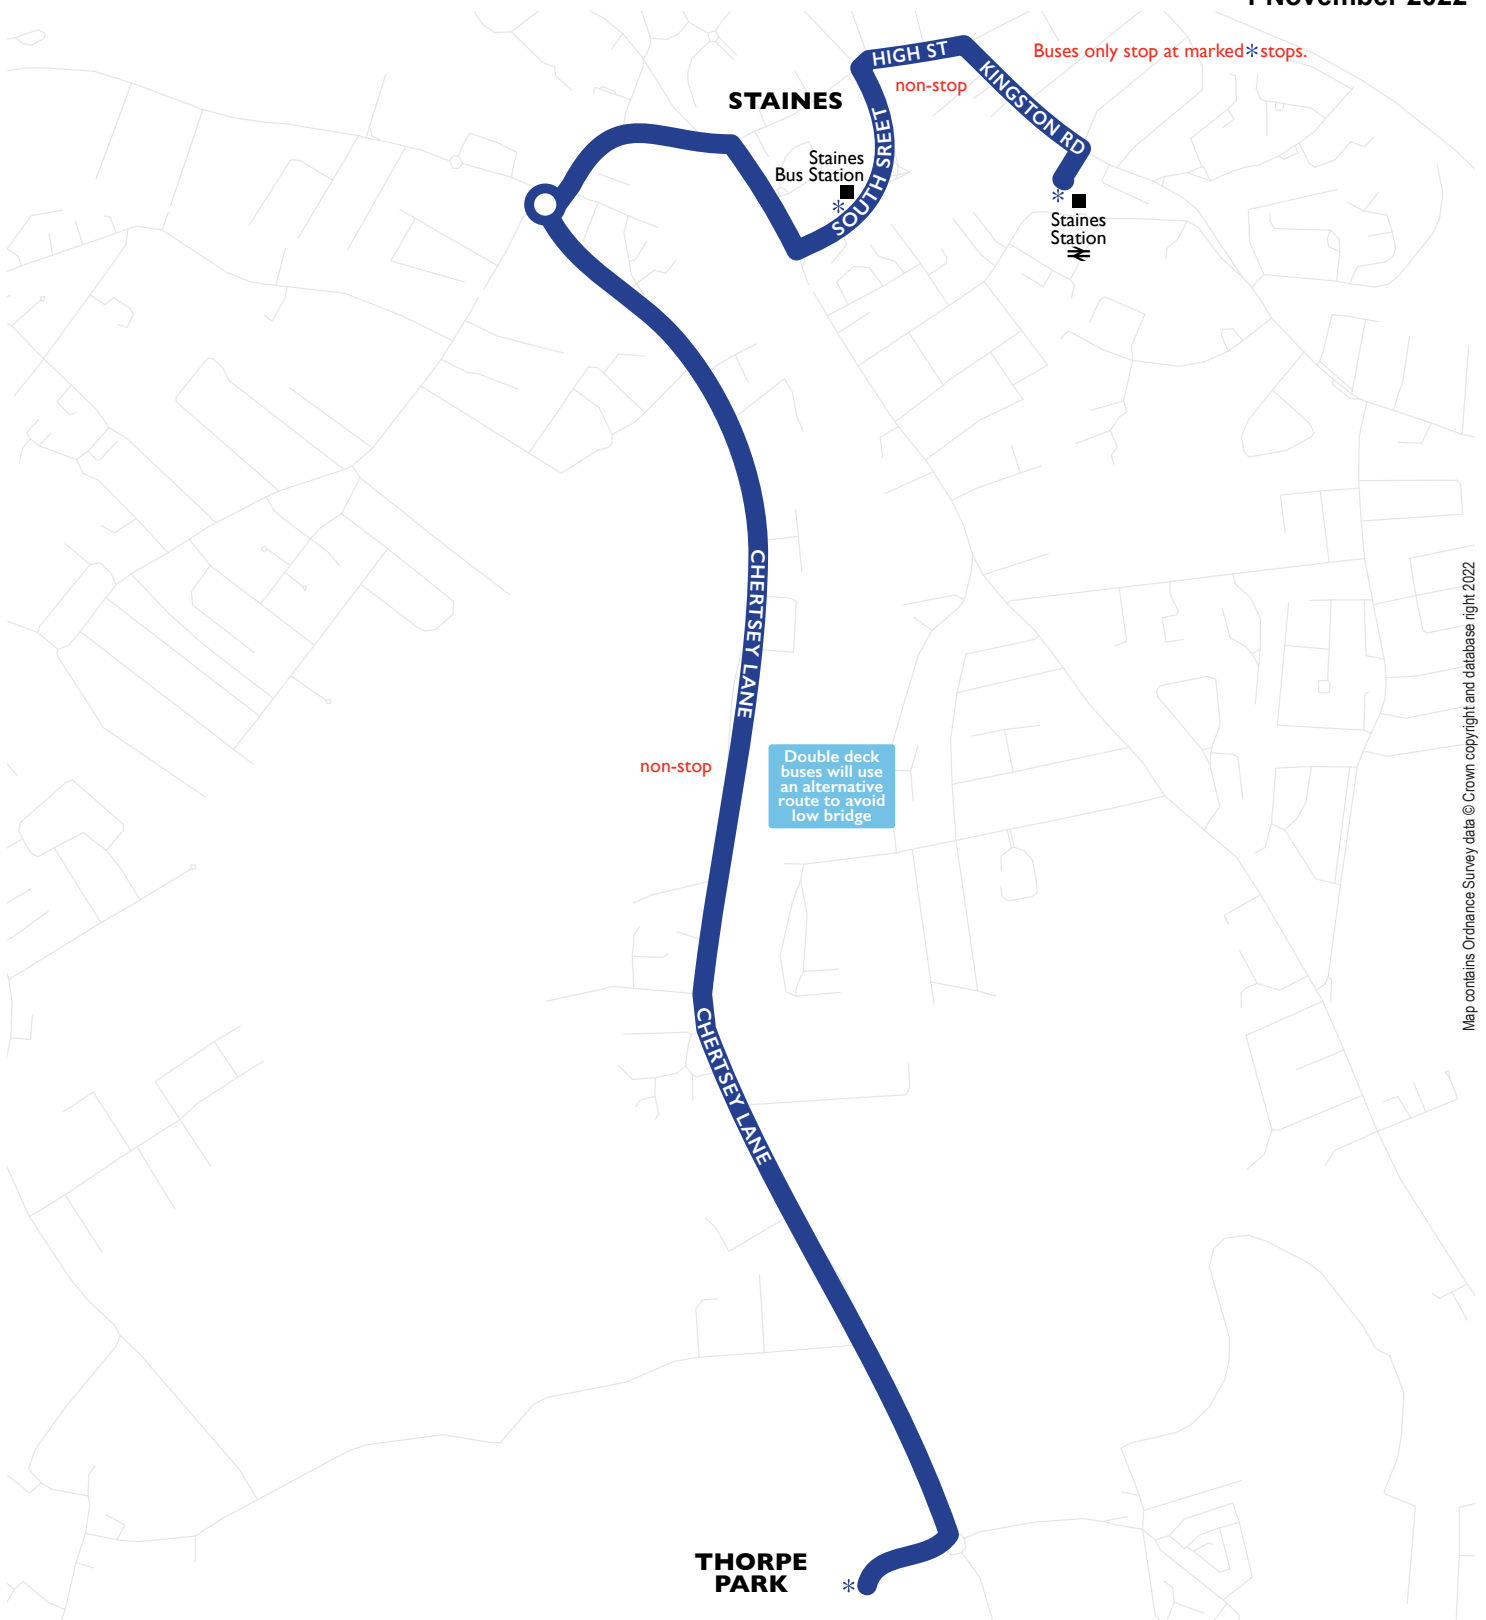

950 Staines – Thorpe Park

Express - stops only at points shown in the timetable

Winter 2022-2023

Staines Station ⇌

Staines Elmsleigh Bus Station, Stop1

Service suspended for winter

Thorpe Park

Service resumes Spring 2023

1 November 2022

Map contains Ordnance Survey data © Crown copyright and database right 2022

950 Thorpe Park – Staines

Express - stops only at points shown in the timetable

Winter 2022-2023

Thorpe Park

Staines Elmsleigh Bus Station, Stop 2

Service suspended for winter

Staines Station 

Service resumes Spring 2023

1 November 2022

Map contains Ordnance Survey data © Crown copyright and database right 2022