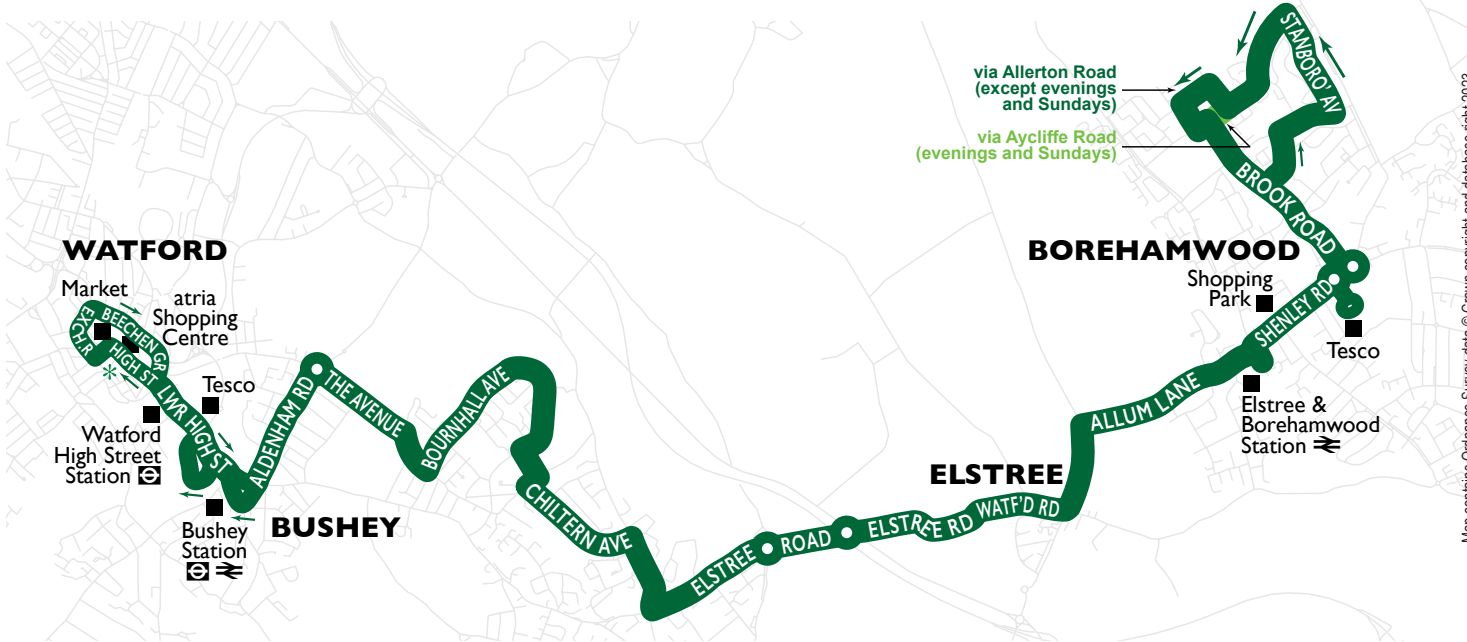

Key :
HF - Runs during school holidays. Also runs on Fridays during school terms. (Does not run on Mondays to Thursdays during term time.)
Hol - Runs during school holidays only.
PH - Public Holidays only. (Does not run on Sundays.) **R** - By request of passengers already on board at Borehamwood Tesco only.
Sch - Runs on schooldays only