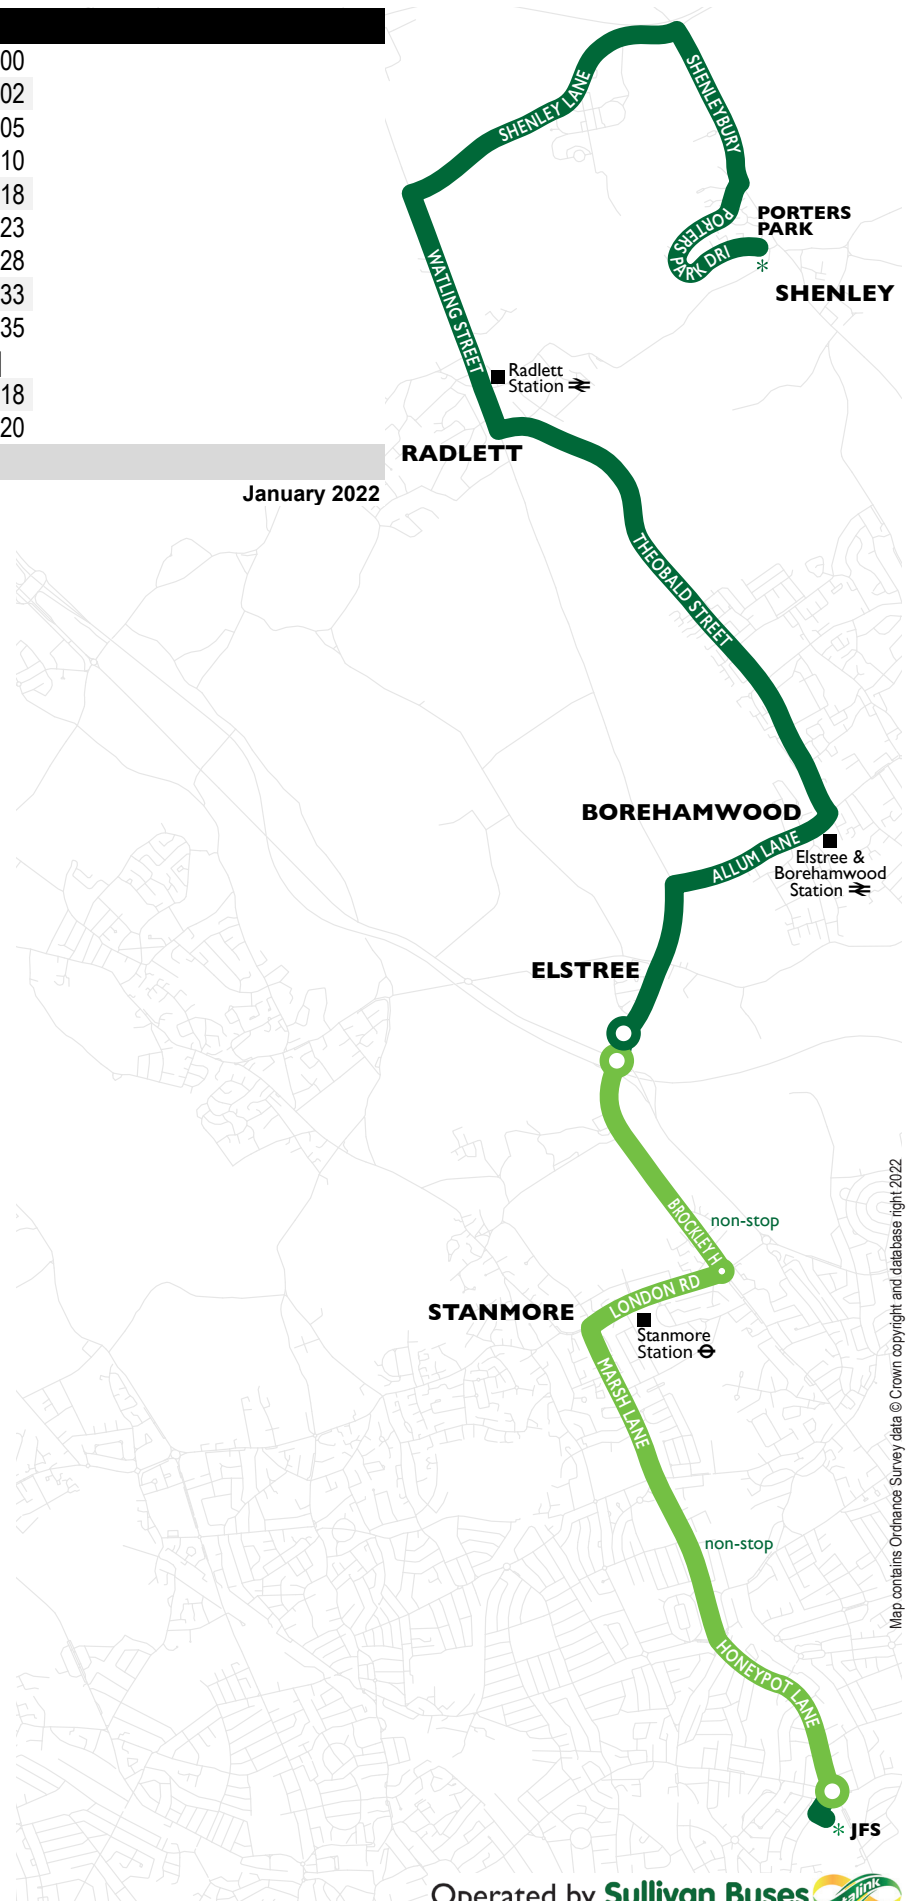

# B77 Shenley – Kingsbury

serving JFS

## JFS Schooldays

Shenley Porters Park Drive, Andrew Close	0700
Porters Park Drive Cockle Way	0702
London Colney Farm Cottages	0705
Radlett Watling Street, Kitswell Way	0710
Watling Street Recreation Ground, Stop B	0718
Borehamwood Theobald St, Wetherby Rd	0723
Elstree & Borehamwood Stn ⇌ Stop A	0728
Elstree High Street	0733
Elstree Hill South Centennial Park	0735
	<i>fast</i>
Kingsbury The Mall, Stop G (set down only)	0818
Kingsbury JFS Grounds	0820

No service on other days

January 2022

Map contains Ordnance Survey data © Crown copyright and database right 2022

# B77 Kingsbury – Shenley

serving JFS

JFS Schooldays	MTT	Wed	Fri
Kingsbury JFS Grounds	1555	1535	1335
Kingsbury The Mall, Stop H (pick up only)	1557	1537	1337
	<i>fast</i>		
Elstree Hill South Centennial Park	1625	1605	1405
Elstree High Street	1628	1608	1408
Elstree & Borehamwood Stn ➔ Stop A	1633	1613	1413
Borehamwood Theobald St, Wetherby Rd	1638	1618	1418
Watling Street Recreation Ground, Stop C	1643	1623	1423
Radlett Watling Street, Kitswell Way	1645	1625	1425
London Colney Shenleybury Lane	1649	1629	1429
Porters Park Drive Cockle Way	1652	1632	1432
Shenley Porters Park Drive, Andrew Close	1654	1634	1434