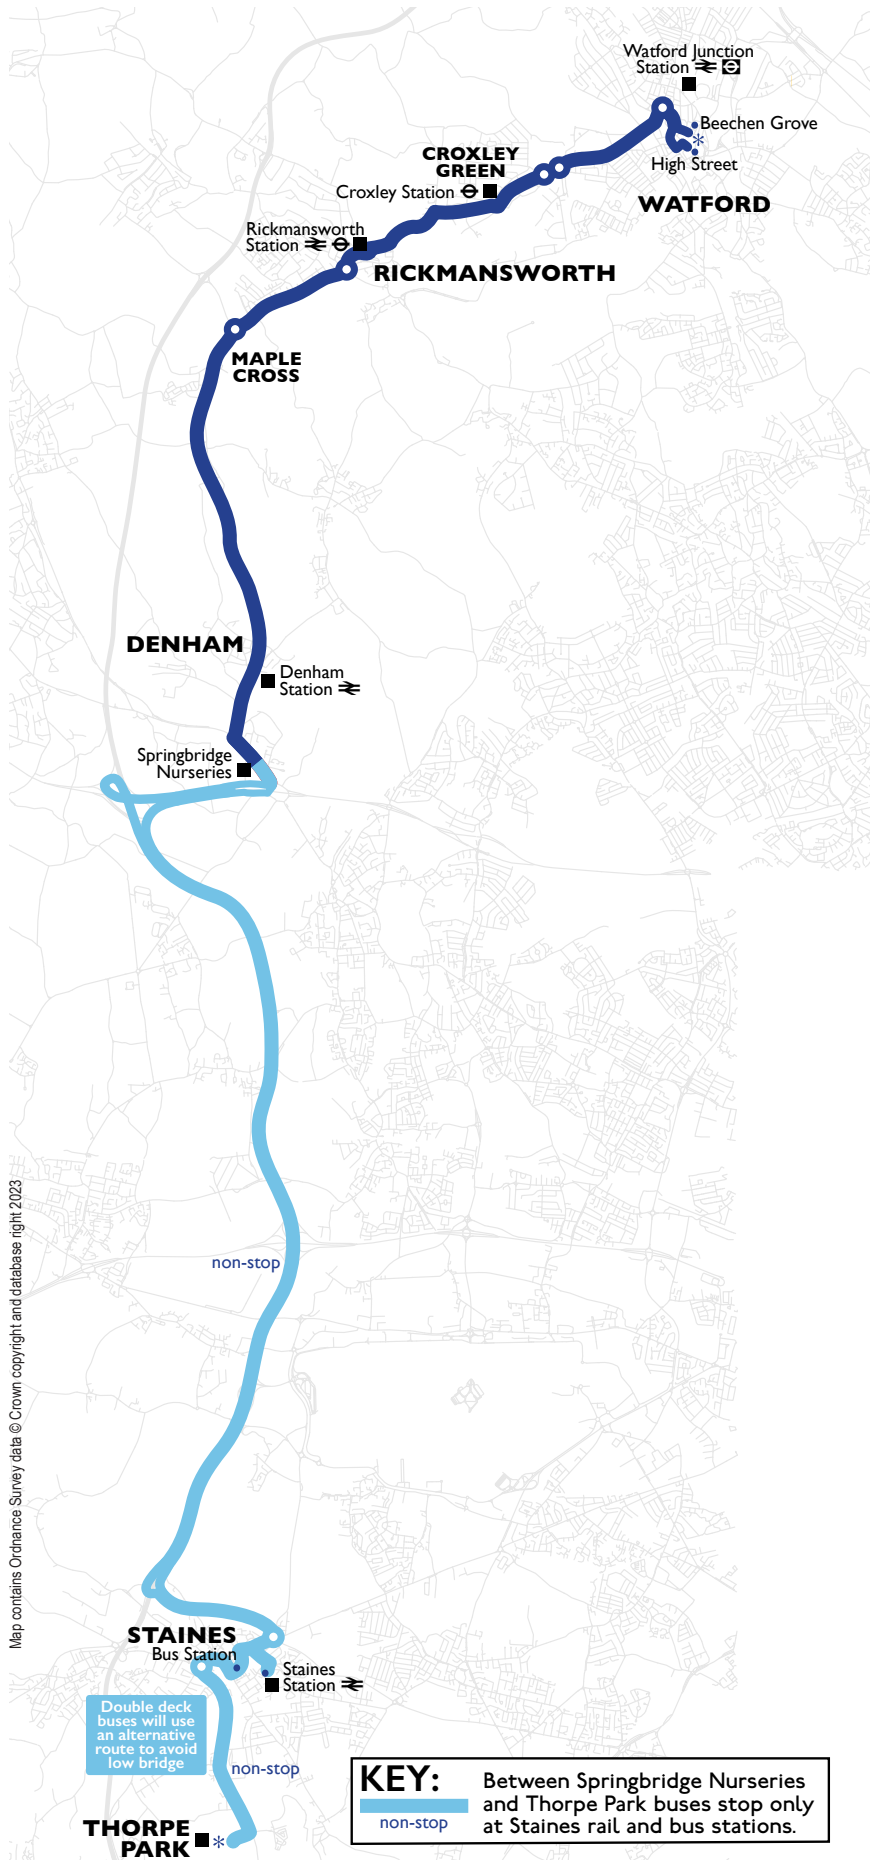

95

Watford – Thorpe Park

with connections from Borehamwood and Elstree

Saturdays 9 September to 14 October 2023

Watford High Street, Stop F	0830
Watford Town Hall, Stop X	0835
Croxley Green Two Bridges, Stop B	0837
Croxley Station	0840
Rickmansworth Station	0846
Maple Cross The Cross	0851
Denham Station	0857
Staines Station	0922
Staines Elmsleigh Bus Station, Stop 1	0927
Thorpe Park	0940

No service on other days.

Between 21 and 28 October additional buses will run for Fright Nights

KEY: Between Springbridge Nurseries and Thorpe Park buses stop only at Staines rail and bus stations.

non-stop

95

Thorpe Park – Watford

with connections to Borehamwood and Elstree

Saturdays 9 September to 14 October 2023

Thorpe Park	1900
Staines Elmsleigh Bus Station, Stop 1	1912
Staines Station ⇌ Stop 5	1917
Denham Station ⇌ Station Parade	1946
Maple Cross The Cross	1951
Rickmansworth Station ⇌ Stop C	1957
Croxley Station ⇌	2001
Croxley Green Two Bridges	2004
Watford Beechen Grove, Stop N	2010

Connections to Bushey, Elstree and Borehamwood available

No service on other days.

Between 21 and 28 October additional buses will run for Fright Nights

KEY: Between Springbridge Nurseries and Thorpe Park buses stop only at Staines rail and bus stations.