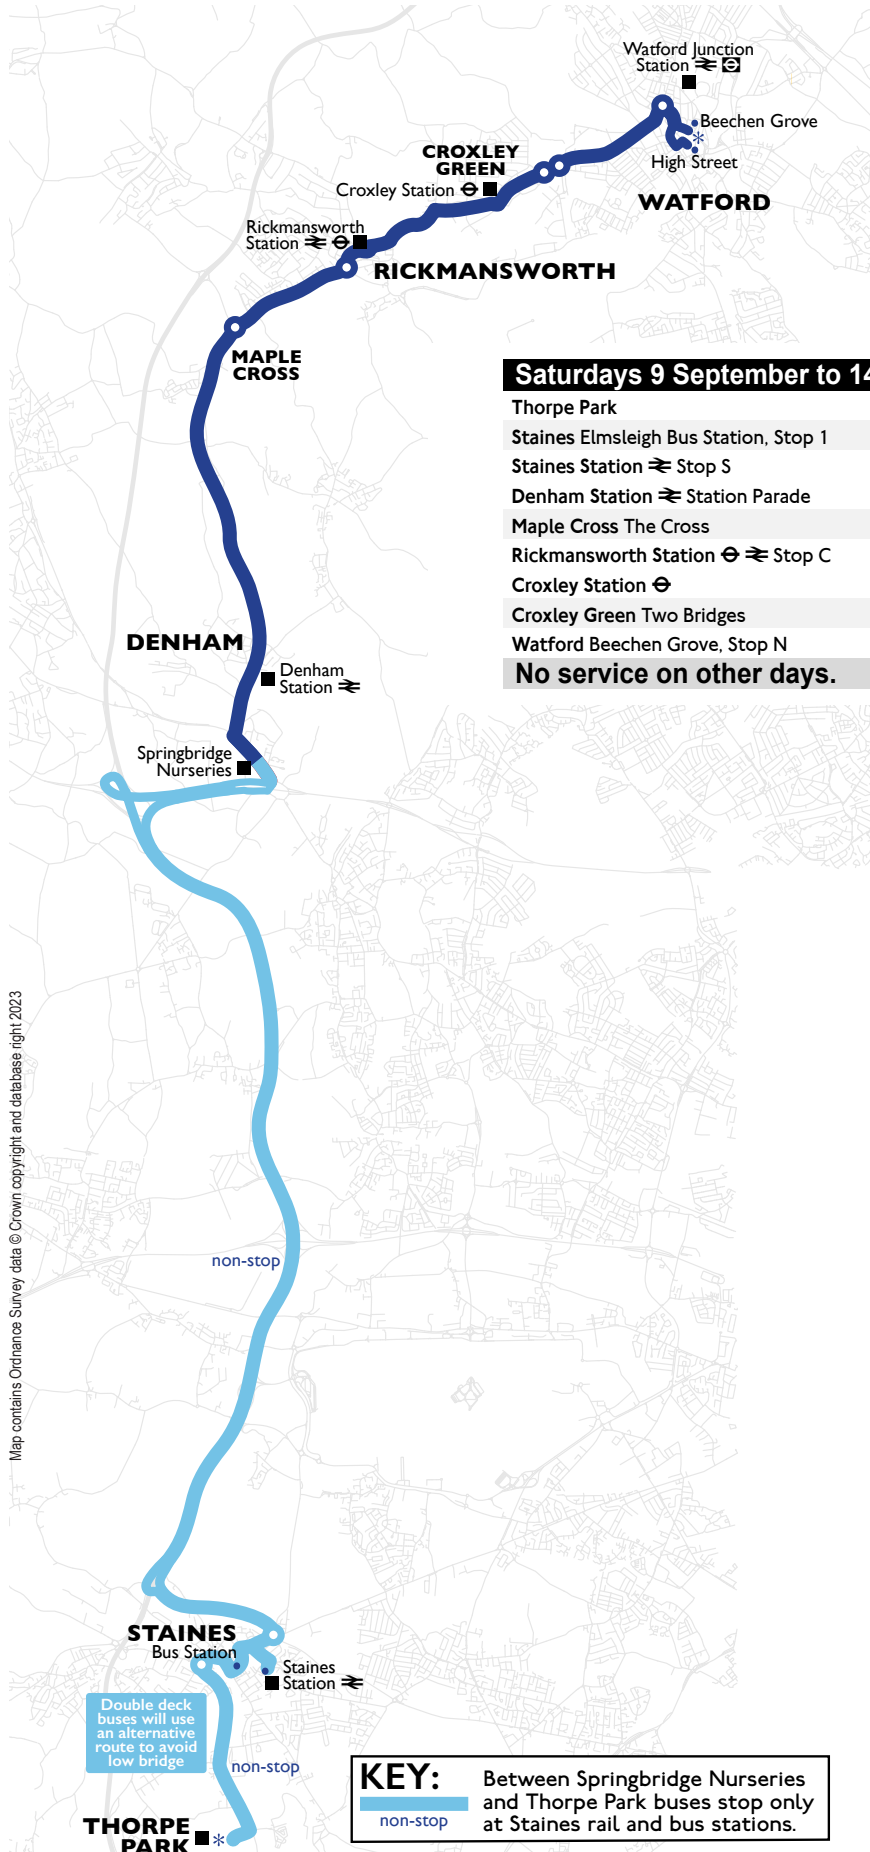

95

Watford – Thorpe Park

with connections from Borehamwood and Elstree

Saturdays 9 September to 14 October 2023

Watford High Street, Stop F	0830
Watford Town Hall, Stop X	0835
Croxley Green Two Bridges, Stop B	0837
Croxley Station	0840
Rickmansworth Station	0846
Maple Cross The Cross	0851
Denham Station	0857
Staines Station	0922
Staines Elmsleigh Bus Station, Stop 1	0927
Thorpe Park	0940

No service on other days.

Between 21 and 28 October additional buses will run for Fright Nights

KEY: Between Springbridge Nurseries and Thorpe Park buses stop only at Staines rail and bus stations.

non-stop

95

Thorpe Park – Watford

with connections to Borehamwood and Elstree

Saturdays 9 September to 14 October 2023

Thorpe Park	1900
Staines Elmsleigh Bus Station, Stop 1	1912
Staines Station ⇌ Stop 5	1917
Denham Station ⇌ Station Parade	1946
Maple Cross The Cross	1951
Rickmansworth Station ⇌ Stop C	1957
Croxley Station ⇌	2001
Croxley Green Two Bridges	2004
Watford Beechen Grove, Stop N	2010

Connections to Bushey, Elstree and Borehamwood available

No service on other days.

Between 21 and 28 October additional buses will run for Fright Nights

KEY: Between Springbridge Nurseries and Thorpe Park buses stop only at Staines rail and bus stations.