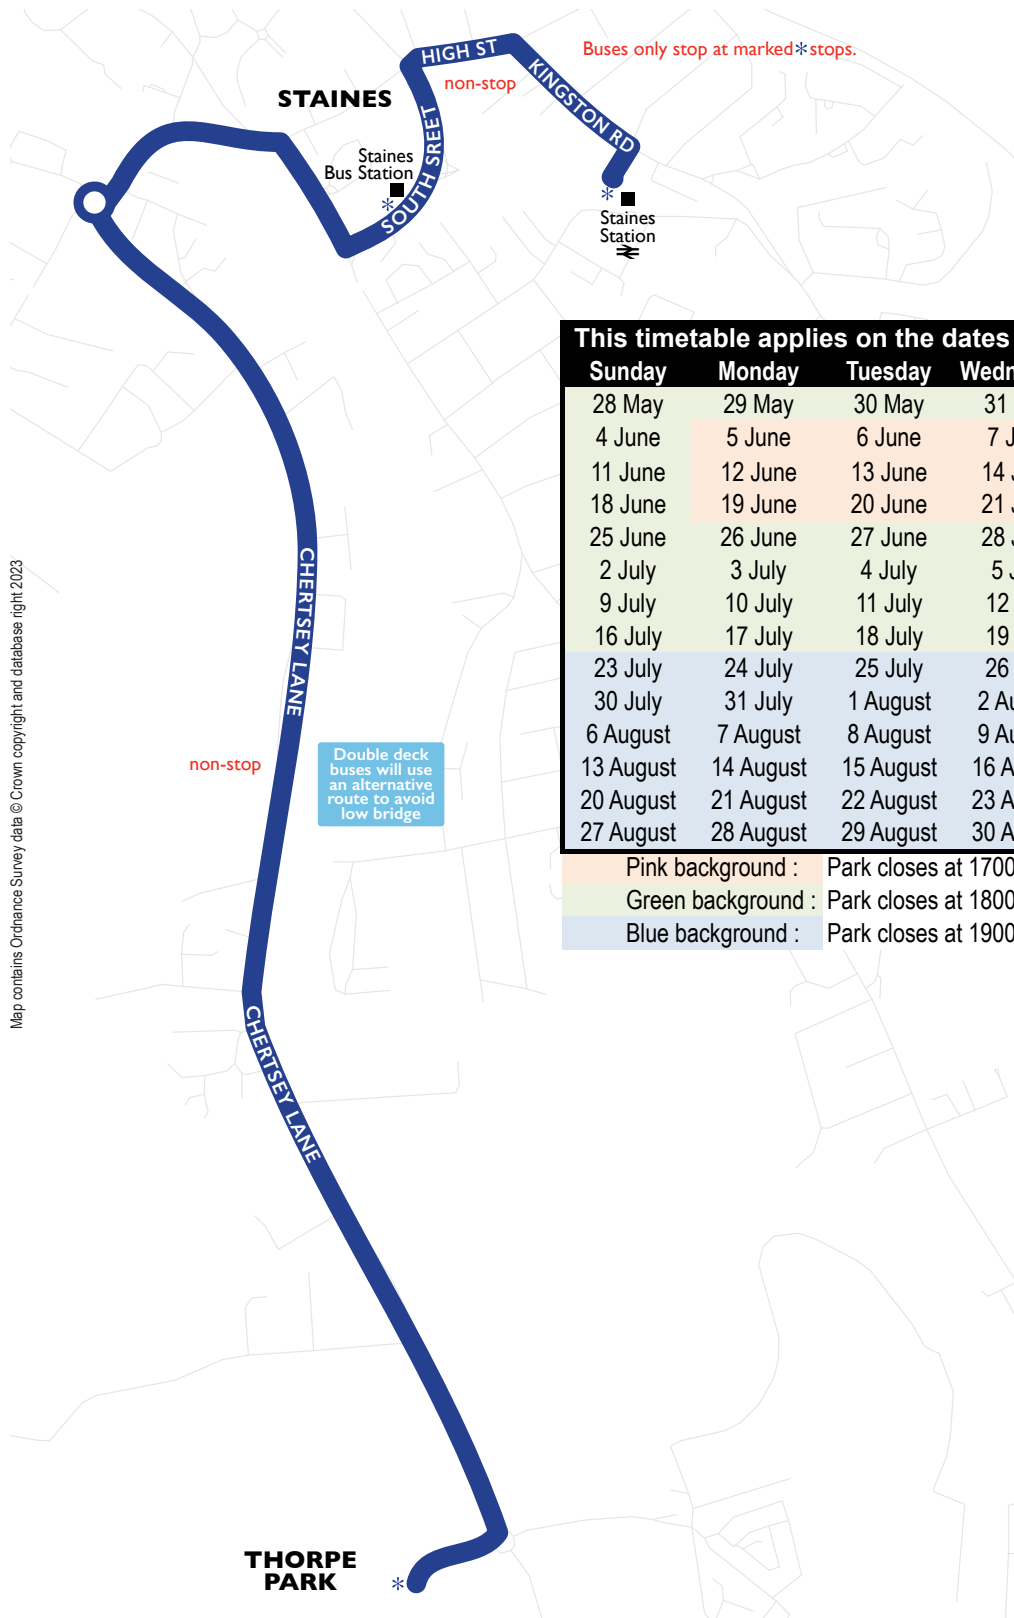

During rail disruption some buses will run from Chertsey

Map contains Ordnance Survey data © Crown copyright and database right 2023

950 Thorpe Park – Staines

Express - stops only at points shown in the timetable

Daily when Thorpe Park is open

Thorpe Park	1300	1400	1530	1600	then every 15-20 mins
Staines Elmsleigh Bus Station	1310	1410	1540	1610	15-20 mins until one hour
Staines Station ⇄	1315	1415	1545	1615	after Park closing time

During rail disruption some buses will run to Chertsey

28 May 2023

This timetable applies on the dates shown below :

Sunday	Monday	Tuesday	Wednesday	Thursday	Friday	Saturday
28 May	29 May	30 May	31 May	1 June	2 June	3 June
4 June	5 June	6 June	7 June	8 June	9 June	10 June
11 June	12 June	13 June	14 June	15 June	16 June	17 June
18 June	19 June	20 June	21 June	22 June	23 June	24 June
25 June	26 June	27 June	28 June	29 June	30 June	1 July
2 July	3 July	4 July	5 July	6 July	7 July	8 July
9 July	10 July	11 July	12 July	13 July	14 July	15 July
16 July	17 July	18 July	19 July	20 July	21 July	22 July
23 July	24 July	25 July	26 July	27 July	28 July	29 July
30 July	31 July	1 August	2 August	3 August	4 August	5 August
6 August	7 August	8 August	9 August	10 August	11 August	12 August
13 August	14 August	15 August	16 August	17 August	18 August	19 August
20 August	21 August	22 August	23 August	27 July	25 August	26 August
27 August	28 August	29 August	30 August	31 August	1 September	2 September

- Pink background : Park closes at 1700.
- Green background : Park closes at 1800.
- Blue background : Park closes at 1900.

Map contains Ordnance Survey data © Crown copyright and database right 2023