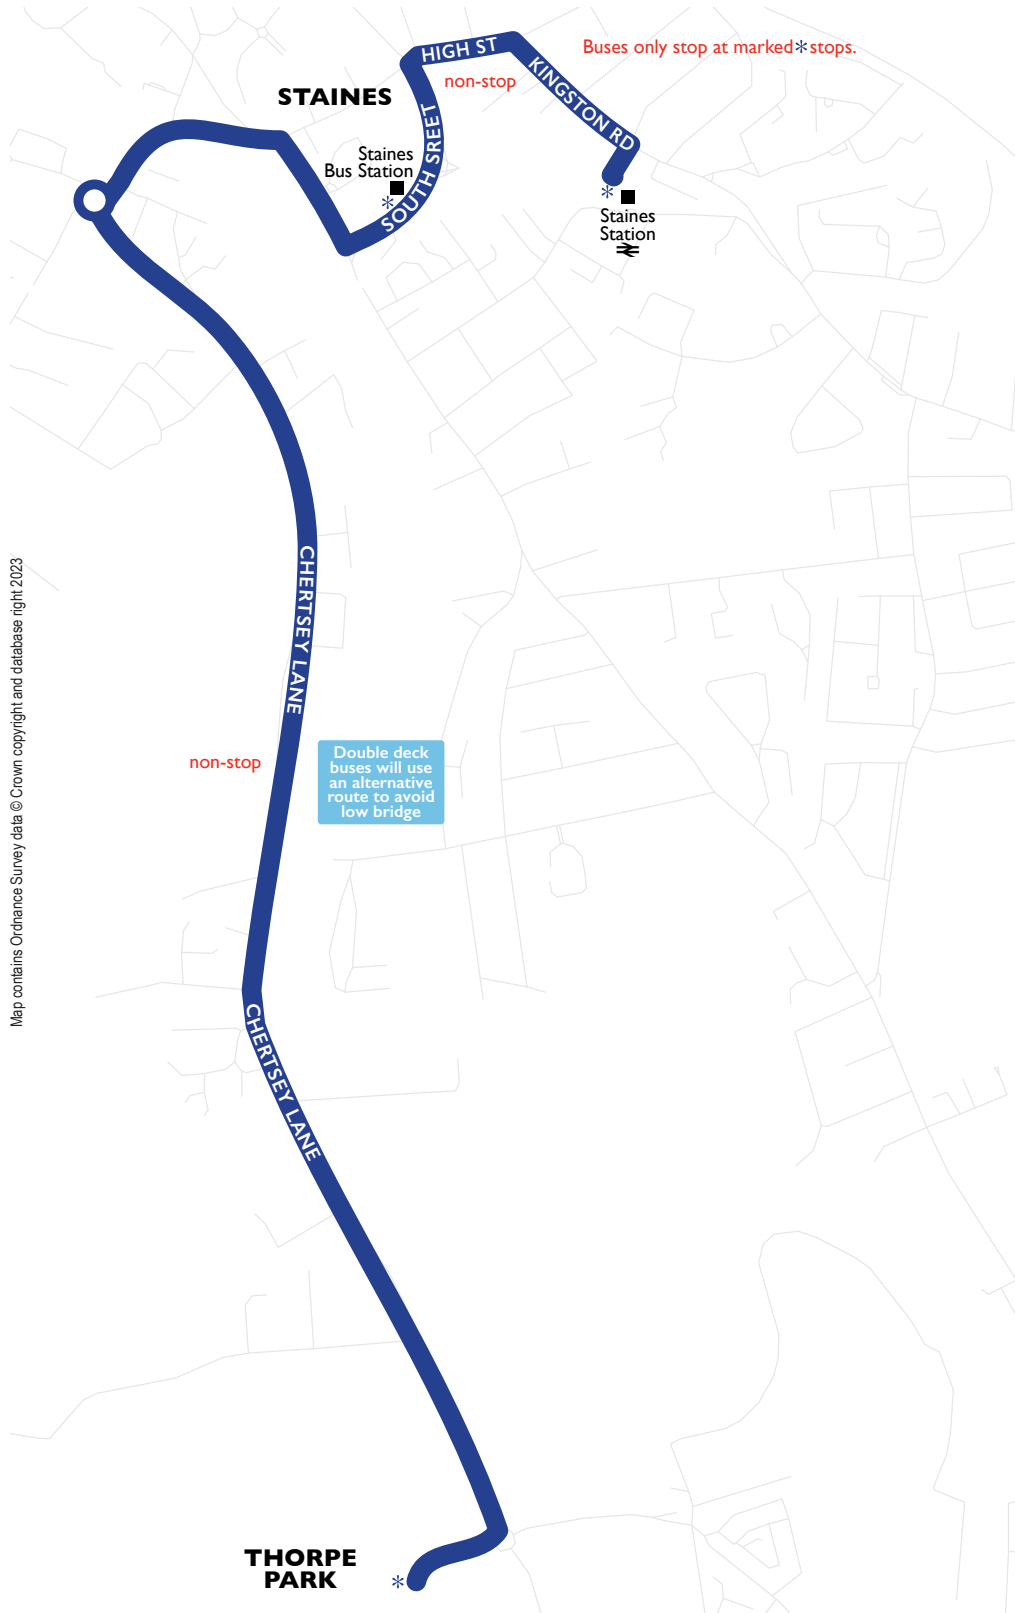

950 Staines – Thorpe Park

Express - stops only at points shown in the timetable

Daily when Thorpe Park is open

Staines Station	⇌	0900	then every	1230	1330
Staines Elmsleigh Bus Station		0905	15-20 mins	1235	1335
Thorpe Park		0915	until	1245	1345

During rail disruption some buses will run from Chertsey

Map contains Ordnance Survey data © Crown copyright and database right 2023

950 Thorpe Park – Staines

Express - stops only at points shown in the timetable

Daily when Thorpe Park is open

Thorpe Park	1300	1400	1530	1600	then every 15-20 mins
Staines Elmsleigh Bus Station	1310	1410	1540	1610	15-20 mins until one hour
Staines Station ⇄	1315	1415	1545	1615	after Park closing time

- Pink background : Park closes at 1700.
- Green background : Park closes at 1800.
- Blue background : Park closes at 1900.

Map contains Ordnance Survey data © Crown copyright and database right 2023