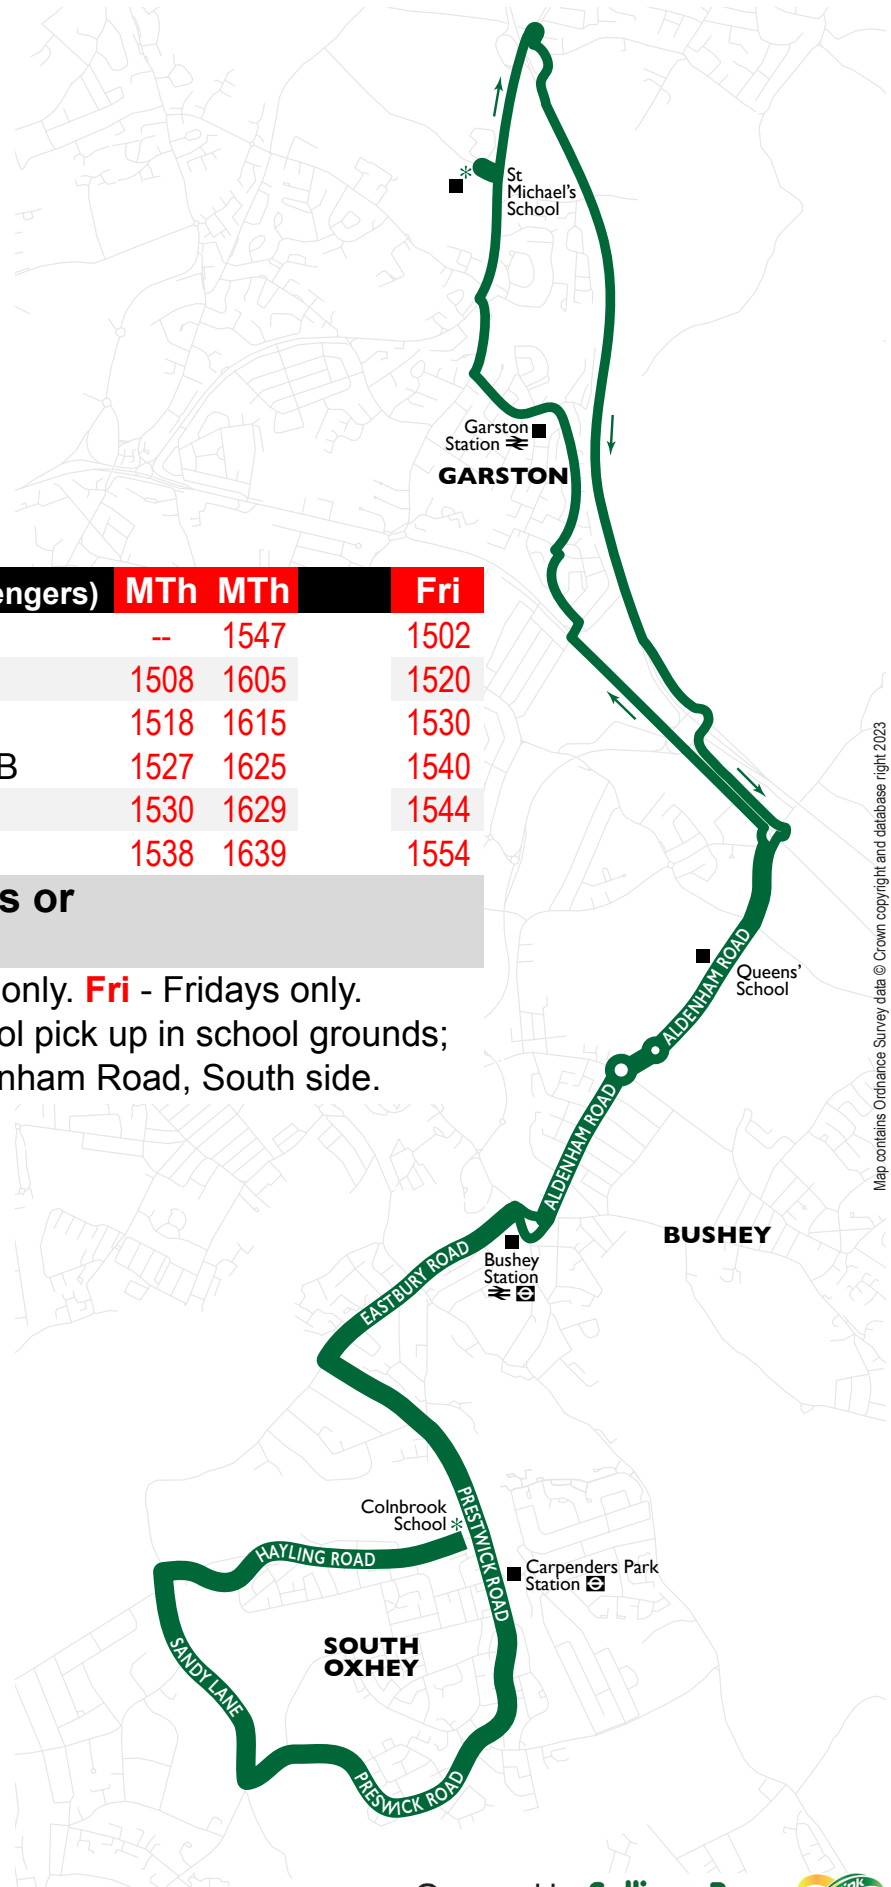

833 Garston – South Oxhey

serving St Michael's School

Schooldays (Available to all passengers)	MTh	MTh	Fri
Garston St Michael's RC School	--	1547	1502
Bushey Queens' School *	1508	1605	1520
Bushey Station ☞ ☒ Stop B	1518	1615	1530
Carpenders Park Station ☒ Stop B	1527	1625	1540
South Oxhey Heysham Drive	1530	1629	1544
South Oxhey Colnbrook School	1538	1639	1554

No service in school holidays or on Saturdays and Sundays.

Key : **MTh** - Mondays to Thursdays only. **Fri** - Fridays only.
* Buses starting from Queens School pick up in school grounds;
Buses from Garston pick up in Aldenham Road, South side.

Map contains Ordnance Survey data © Crown copyright and database right 2023