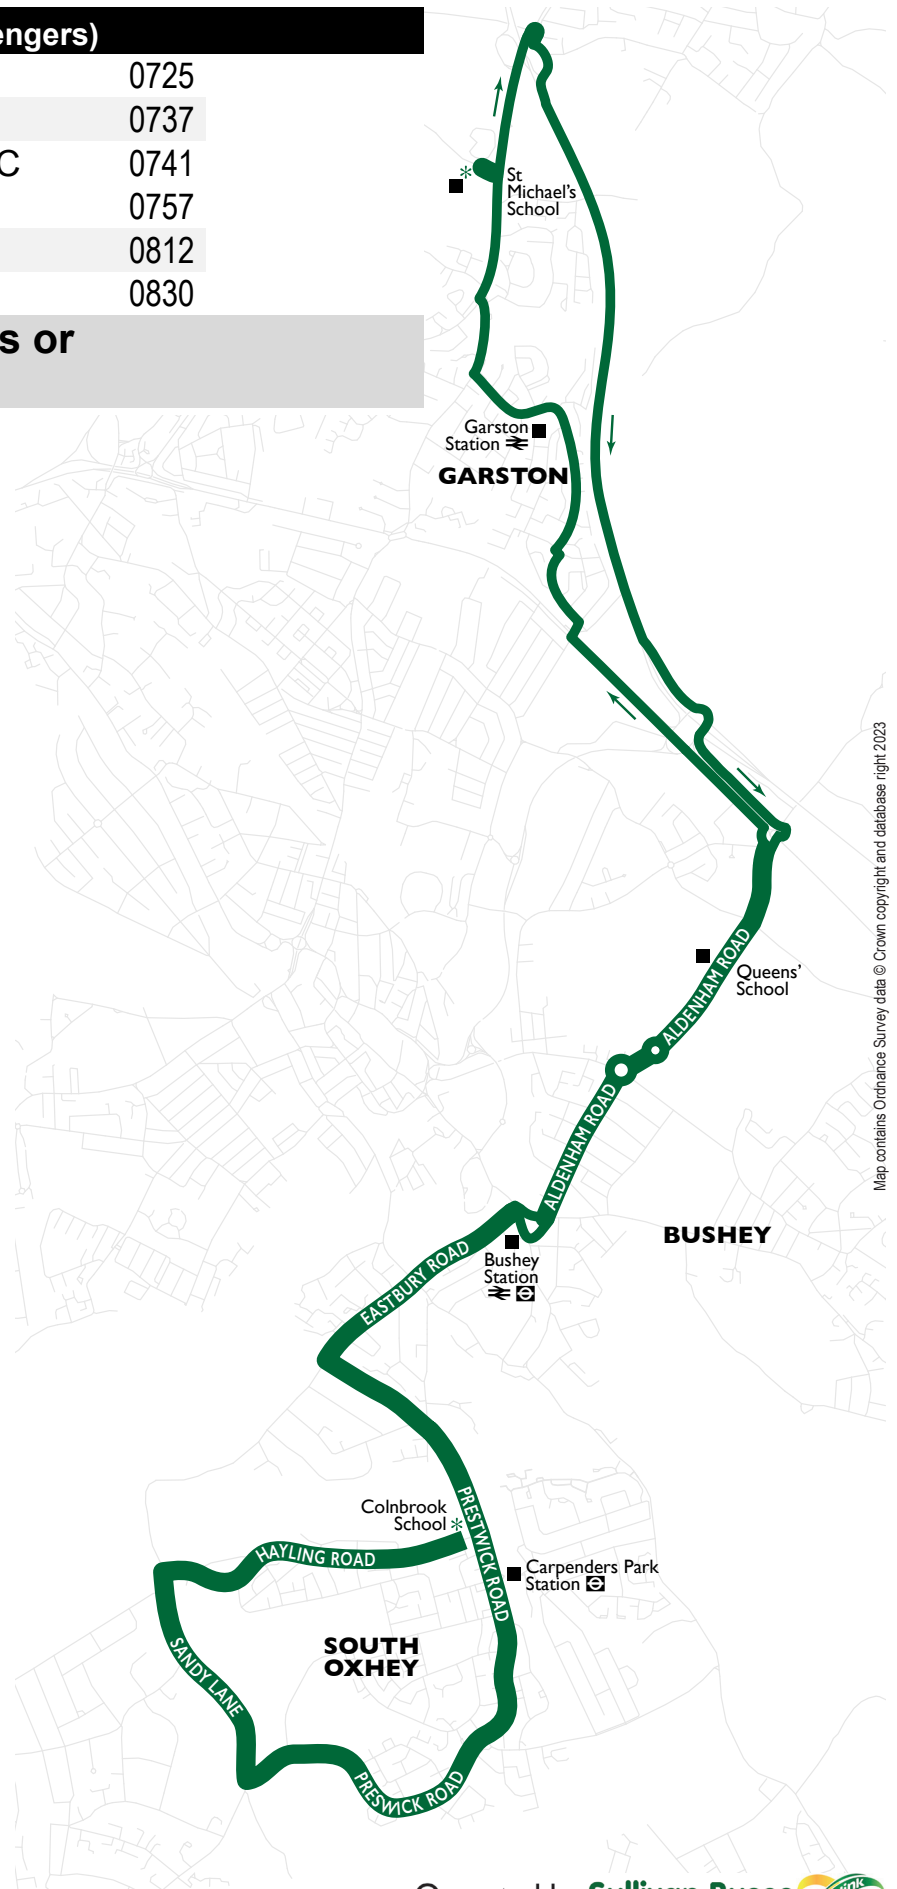

# 833 South Oxhey – Garston

serving St Michael's School

## Schooldays (Available to all passengers)

South Oxhey Colnbrook School	0725
South Oxhey Heysham Drive	0737
Carpenders Park Station ☒ Stop C	0741
Bushey Station ☒ ☒ Stop D	0757
Bushey Queens' School	0812
Garston St Michael's RC School	0830

**No service in school holidays or on Saturdays and Sundays.**

Map contains Ordnance Survey data © Crown copyright and database right 2023

Map contains Ordnance Survey data © Crown copyright and database right 2023