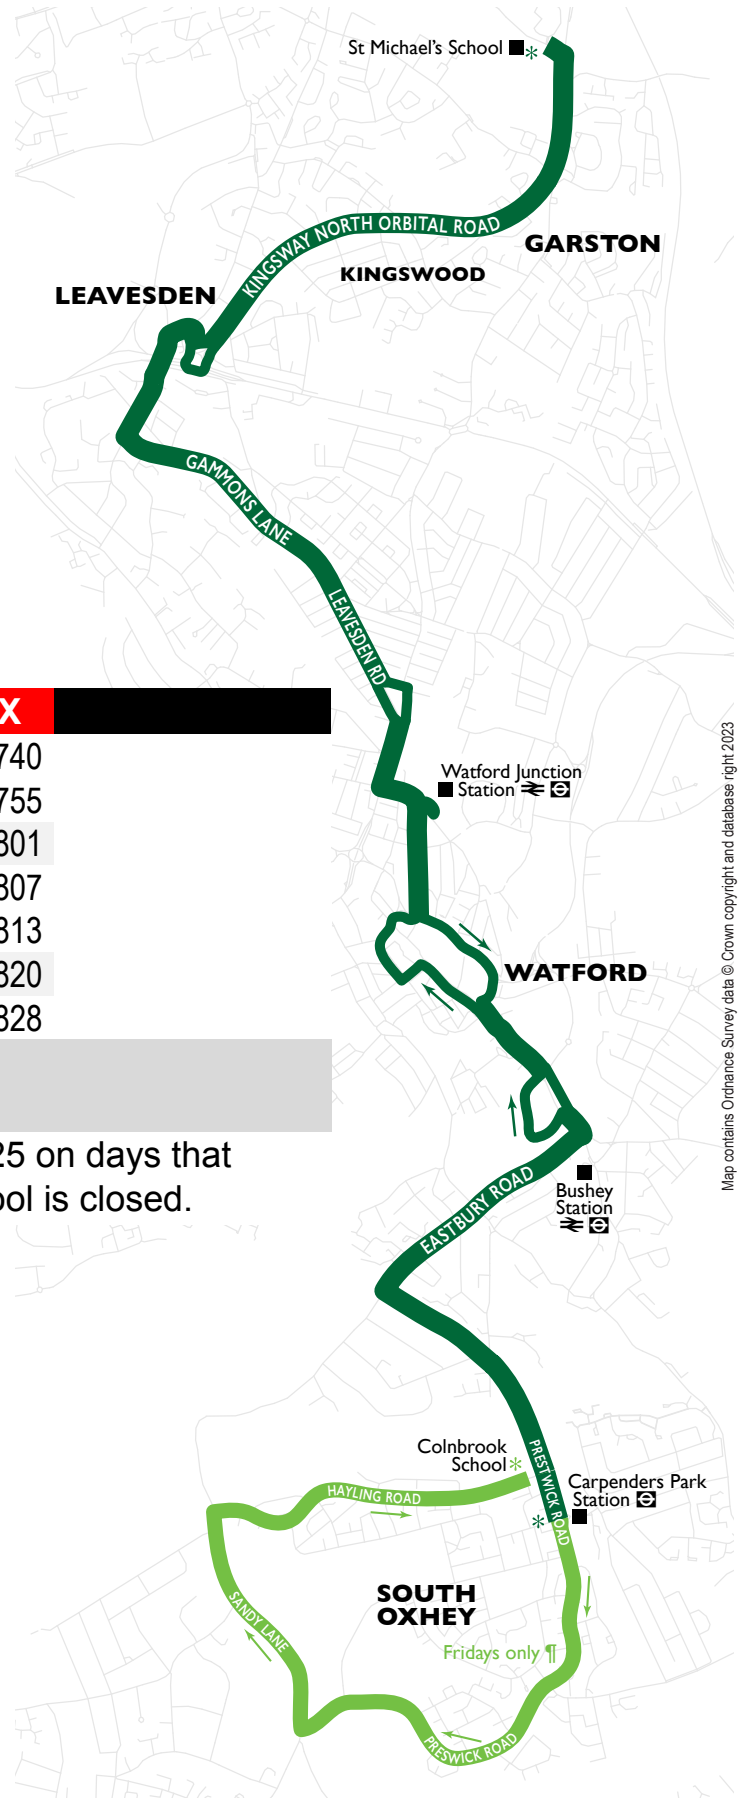

832 Carpenders Park – Garston

serving St Michael's School

Schooldays (Available to all passengers) **X**

Carpenders Park Station	Stop C	0740
Bushey Station	West Side	0755
Watford High Street	Stop F	0801
Watford Junction Station		0807
North Watford	Leggatts Way	0813
Courtlands Drive	Shops	0820
Garston	St Michael's RC School	0828

No service in school holidays or on Saturdays and Sundays.

Key : **X** - Starts from Colnbrook School at 0725 on days that St Michael's School is open but Queens' School is closed.

Map contains Ordnance Survey data © Crown copyright and database right 2023