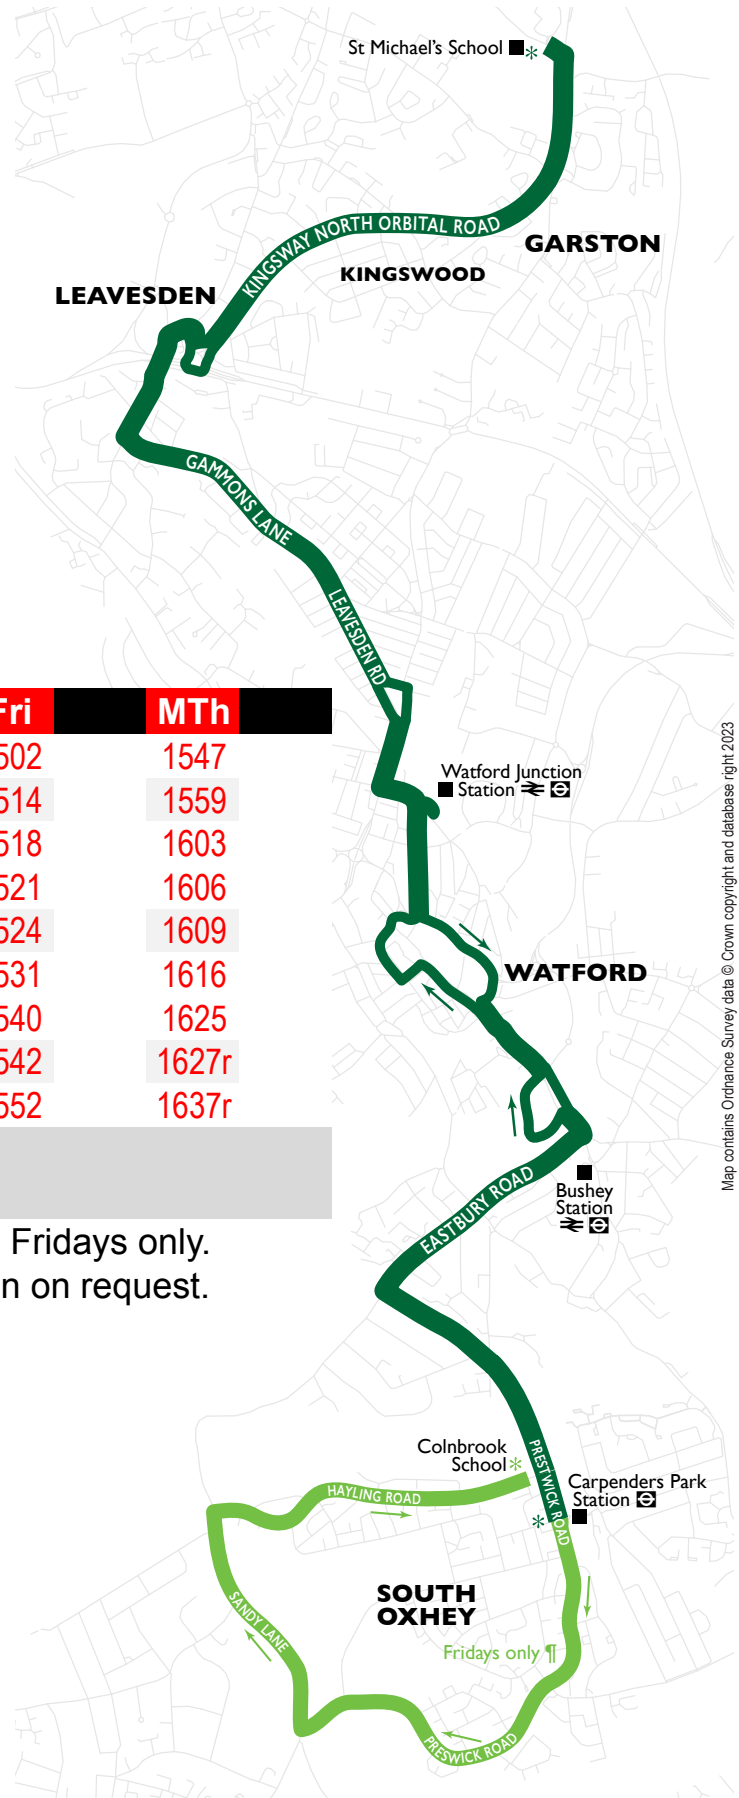

832 Garston – South Oxhey

serving St Michael's School

Schooldays (Available to all passengers)	Fri	MTh
Garston St Michael's RC School	1502	1547
Courtlands Drive Shops	1514	1559
North Watford Leggatts Way	1518	1603
Watford Junction Station	1521	1606
Watford Water Lane, Stop R	1524	1609
Watford Bushey Arches, Stop G	1531	1616
Carpenders Park Station Stop B	1540	1625
South Oxhey Heysham Drive	1542	1627r
South Oxhey Colnbrook School	1552	1637r

No service in school holidays or on Saturdays and Sundays.

Key : **MTh** - Mondays to Thursdays only. **Fri** - Fridays only.
r - When Queens' School is closed will only run on request.

† Also occasional buses in both directions other days – see timetable for details