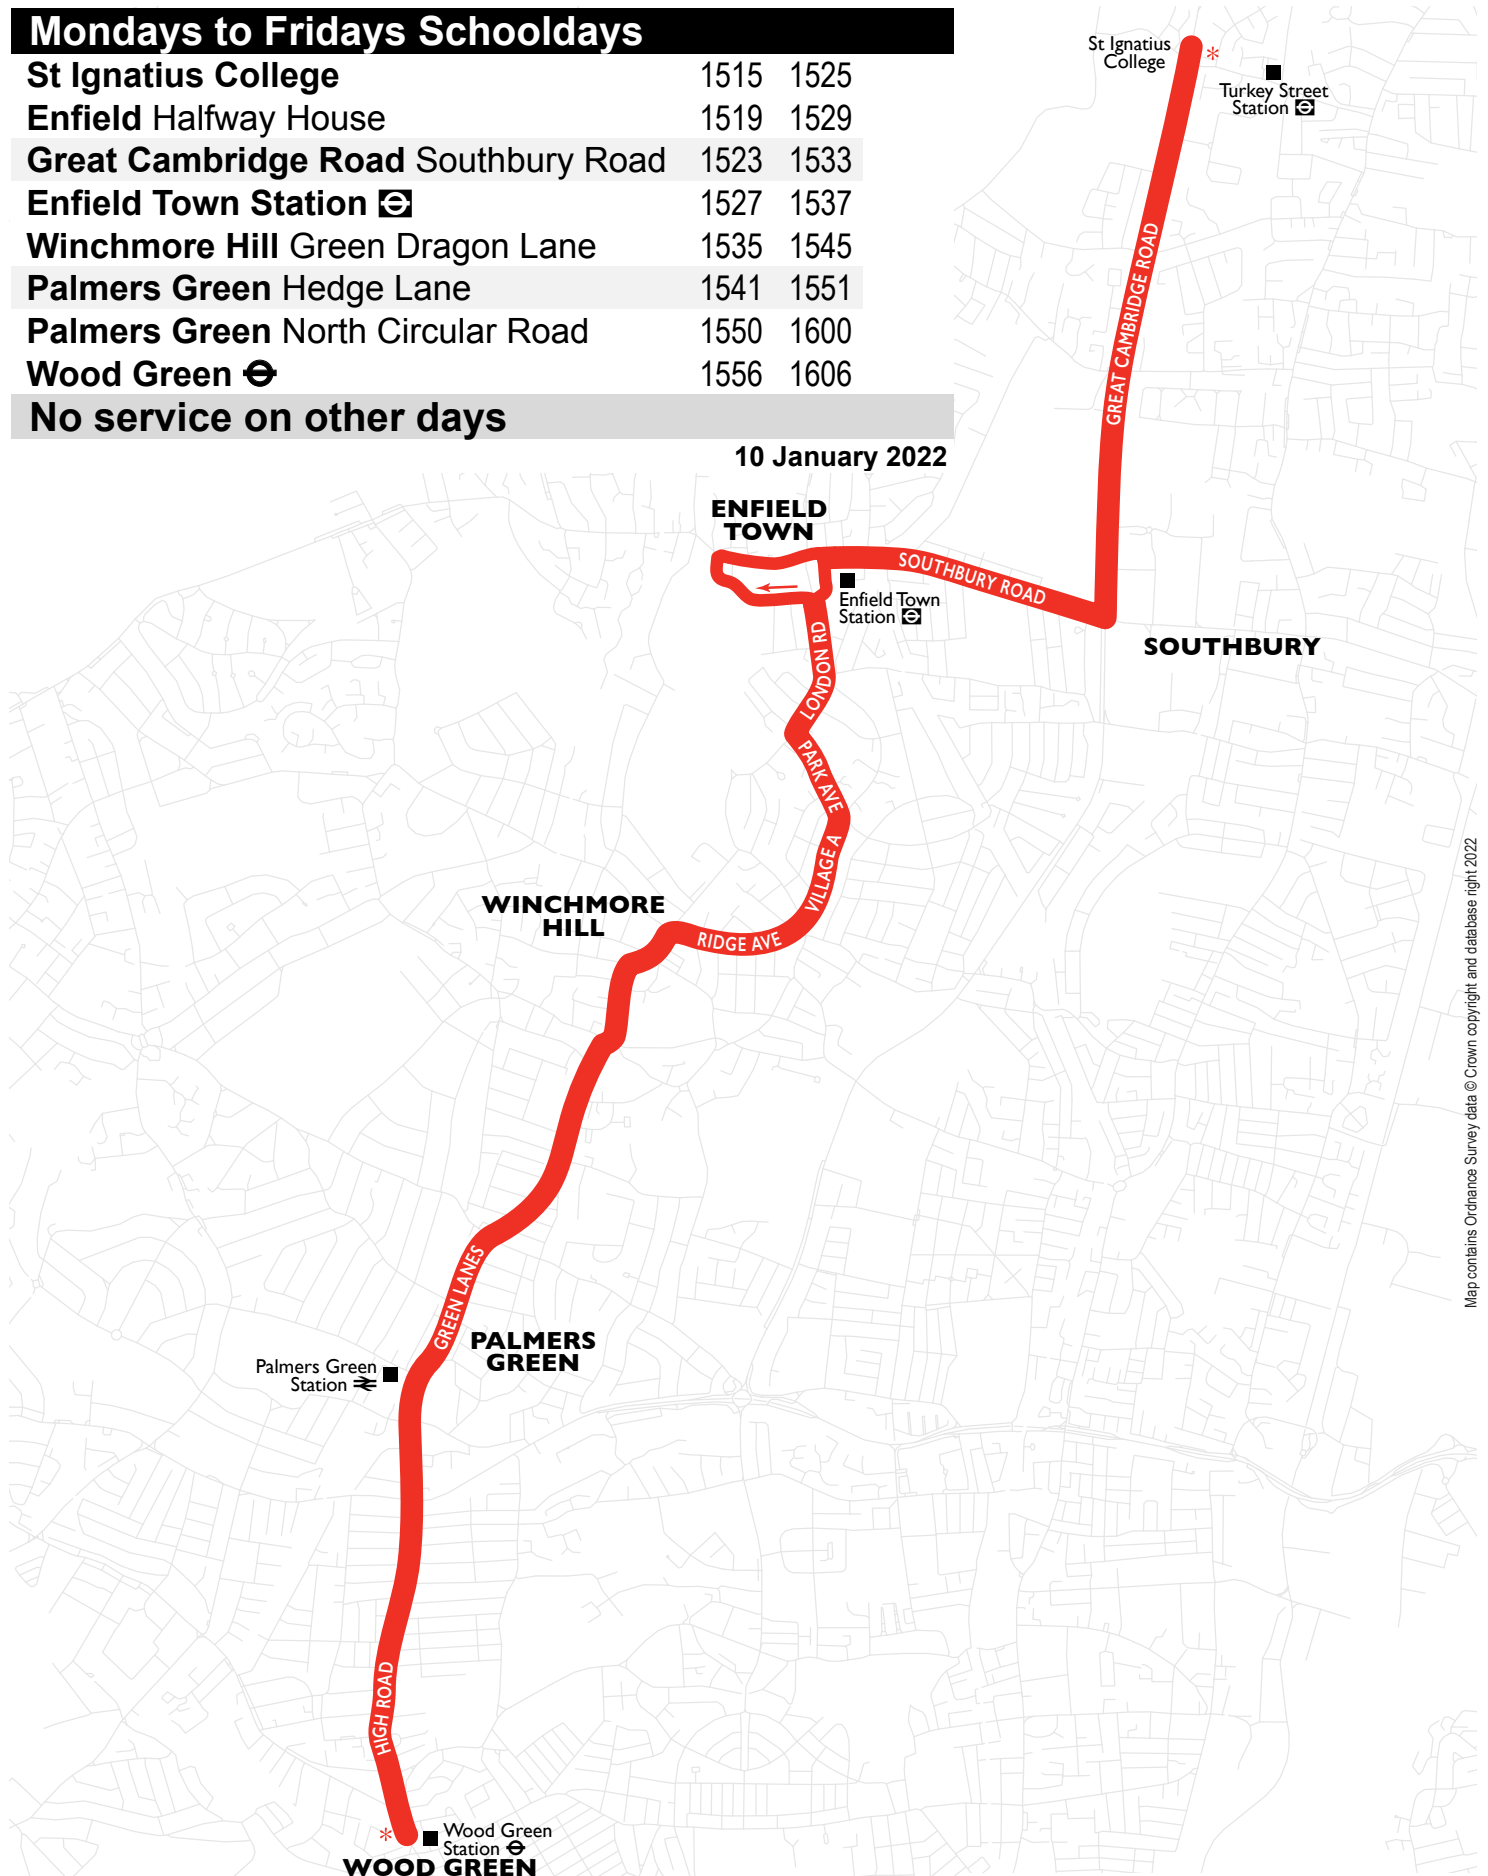

## Mondays to Fridays Schooldays

Wood Green Haringey Civic Centre	0727	0735
Palmers Green North Circular Road	0732	0740
Palmers Green Hedge Lane	0739	0747
Winchmore Hill Green Dragon Lane	0744	0752
Enfield Town Market Place	0753	0801
Great Cambridge Road Southbury Road	0806	0814
Enfield Halfway House	0811	0819
St Ignatius College	0815	0823

No service on other days

10 January 2022

Map contains Ordnance Survey data © Crown copyright and database right 2022