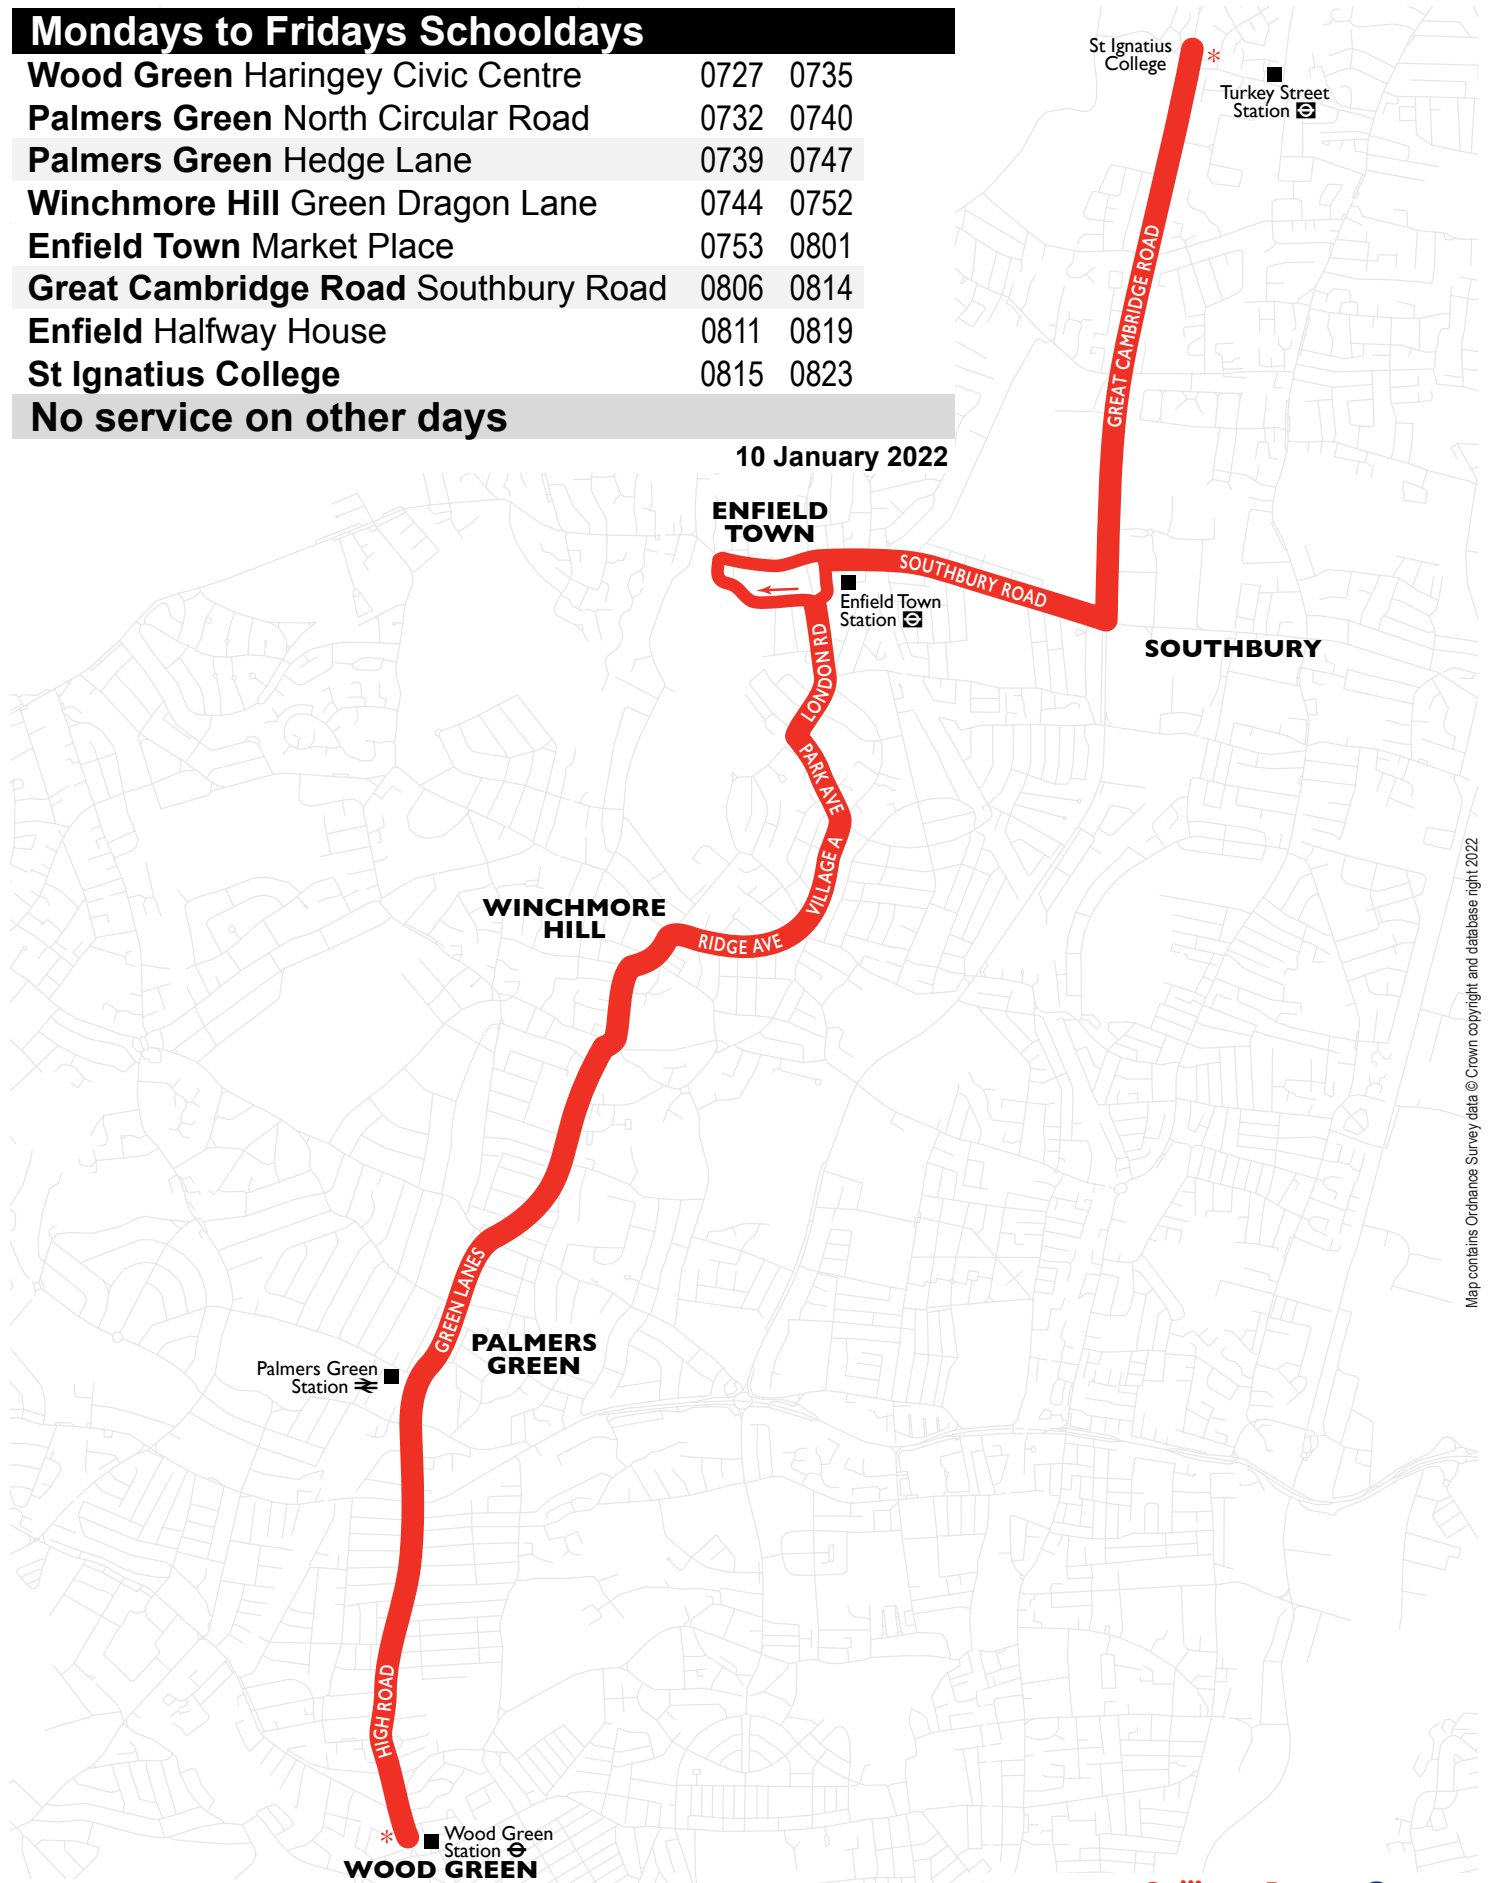

## Mondays to Fridays Schooldays

Wood Green Haringey Civic Centre	0727	0735
Palmers Green North Circular Road	0732	0740
Palmers Green Hedge Lane	0739	0747
Winchmore Hill Green Dragon Lane	0744	0752
Enfield Town Market Place	0753	0801
Great Cambridge Road Southbury Road	0806	0814
Enfield Halfway House	0811	0819
St Ignatius College	0815	0823

No service on other days

10 January 2022

Map contains Ordnance Survey data © Crown copyright and database right 2022

## Mondays to Fridays Schooldays

St Ignatius College	1515	1525
Enfield Halfway House	1519	1529
Great Cambridge Road Southbury Road	1523	1533
Enfield Town Station	1527	1537
Winchmore Hill Green Dragon Lane	1535	1545
Palmers Green Hedge Lane	1541	1551
Palmers Green North Circular Road	1550	1600
Wood Green	1556	1606