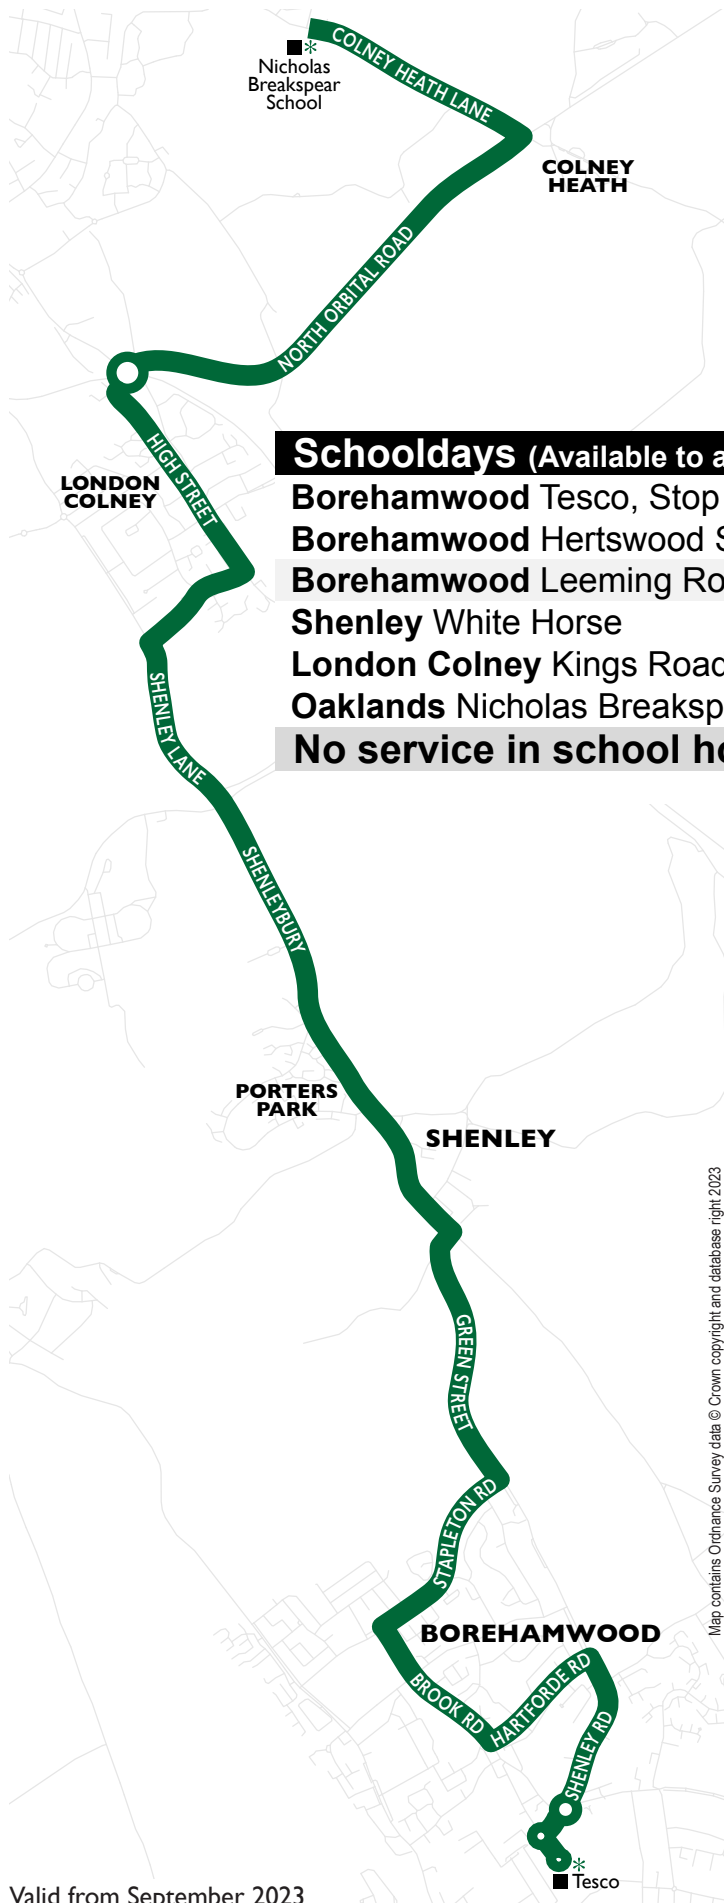

358 Borehamwood – Oaklands

serving Nicholas Breakspear School

Schooldays (Available to all passengers)

Borehamwood Tesco, Stop B	0729
Borehamwood Hertswood School	0735
Borehamwood Leeming Road	0742
Shenley White Horse	0751
London Colney Kings Road	0800
Oaklands Nicholas Breakspear School	0815

No service in school holidays or on Saturdays and Sundays.
Autumn 2023

Map contains Ordnance Survey data © Crown copyright and database right 2023

358 Oaklands – Borehamwood

serving Nicholas Breakspear School

Schooldays (Available to all passengers)

Oaklands Nicholas Breakspear School	1520
London Colney Kings Road	1529
Shenley White Horse	1539
Borehamwood Leeming Road	1545
Borehamwood Hertswood School	1550
Borehamwood Tesco	1555

No service in school holidays or on Saturdays and Sundays.
Autumn 2023

Map contains Ordnance Survey data © Crown copyright and database right 2023