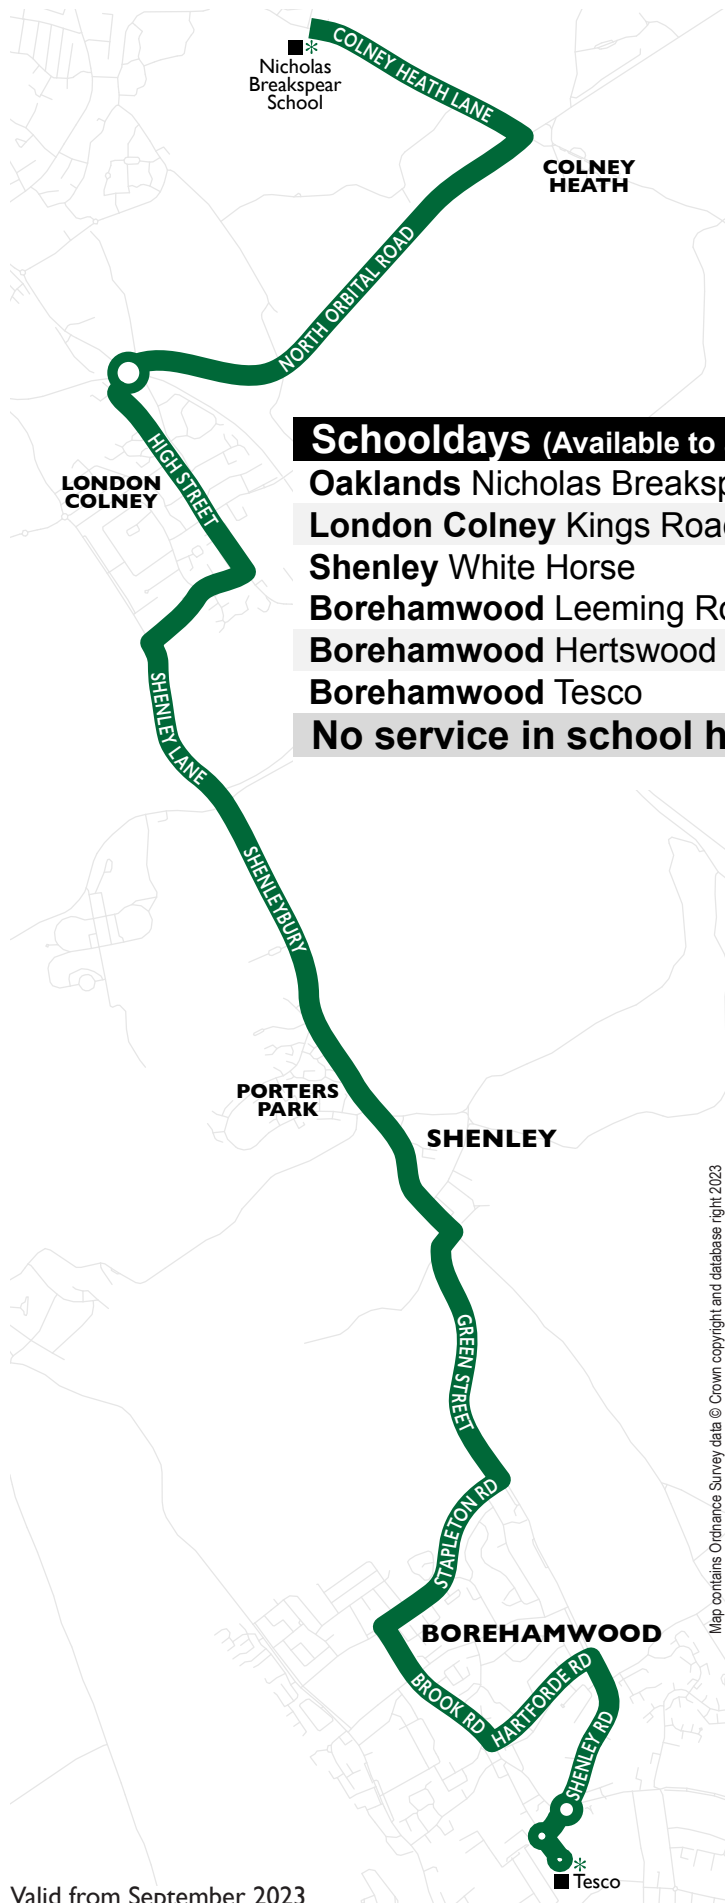

358 Borehamwood – Oaklands

serving Nicholas Breakspear School

Schooldays (Available to all passengers)

Borehamwood Tesco, Stop B	0729
Borehamwood Hertswood School	0735
Borehamwood Leeming Road	0742
Shenley White Horse	0751
London Colney Kings Road	0800
Oaklands Nicholas Breakspear School	0815

No service in school holidays or on Saturdays and Sundays.
Autumn 2023

Map contains Ordnance Survey data © Crown copyright and database right 2023

358 Oaklands – Borehamwood

serving Nicholas Breakspear School

Schooldays (Available to all passengers)

Oaklands Nicholas Breakspear School	1520
London Colney Kings Road	1529
Shenley White Horse	1539
Borehamwood Leeming Road	1545
Borehamwood Hertswood School	1550
Borehamwood Tesco	1555

No service in school holidays or on Saturdays and Sundays.
Autumn 2023

Map contains Ordnance Survey data © Crown copyright and database right 2023