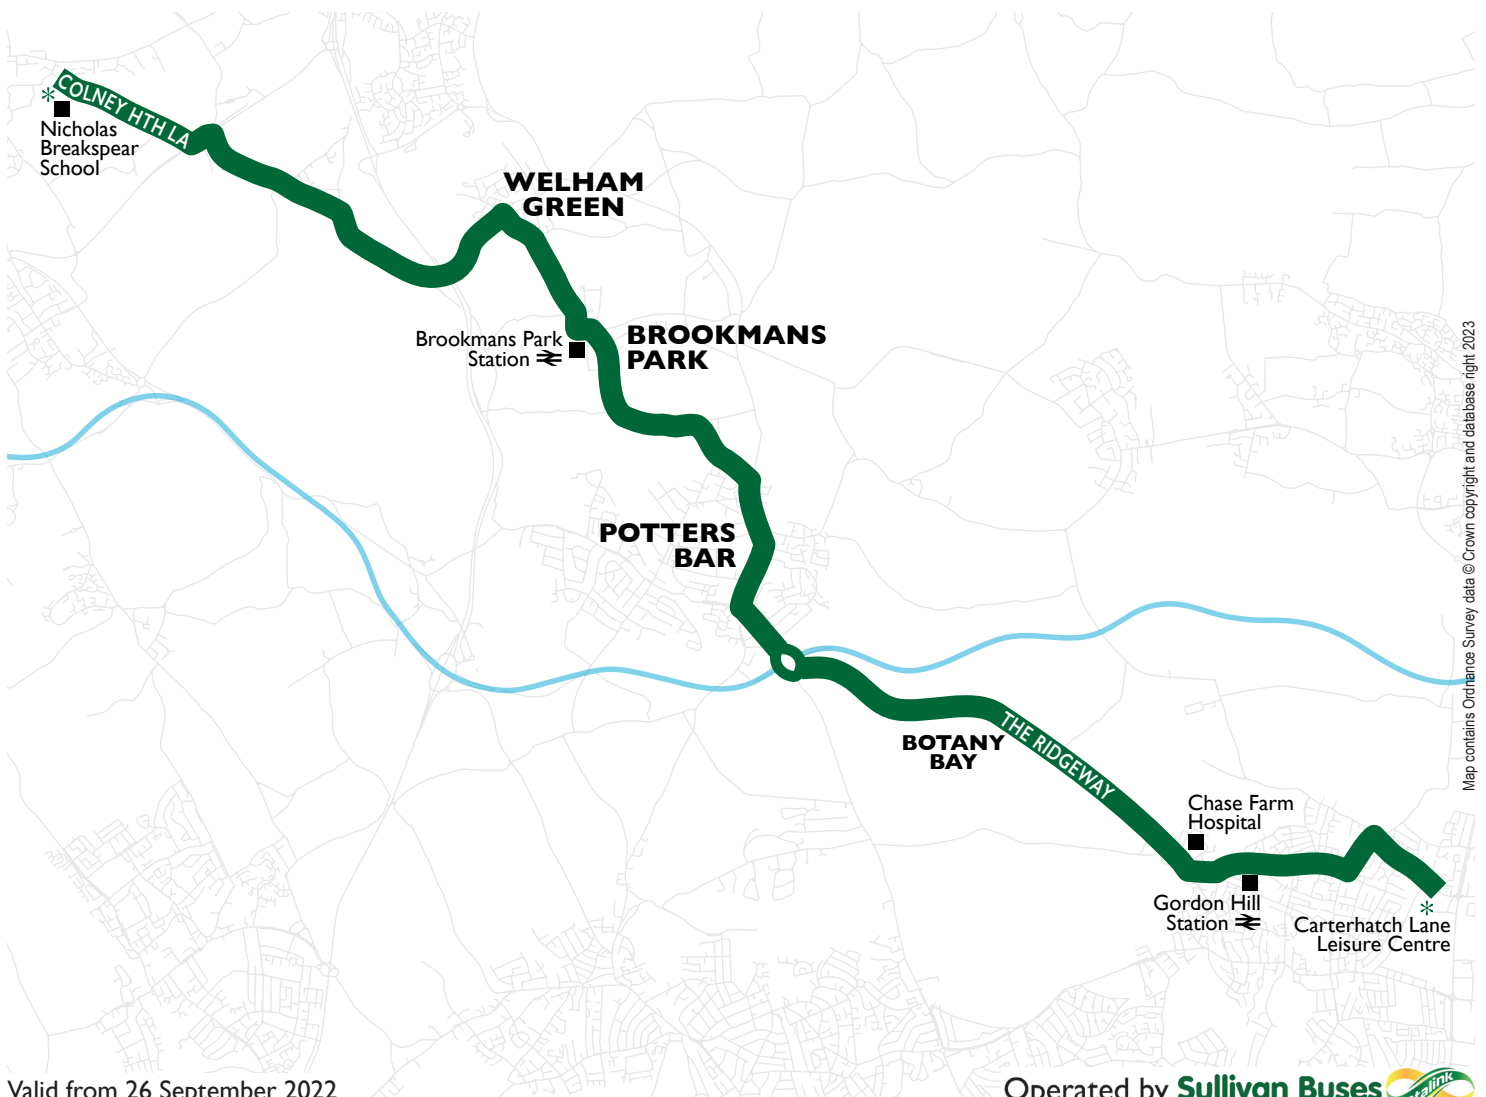

355 Carterhatch – Oaklands

serving Nicholas Breakspear School

Schooldays (Available to all passengers)

Carterhatch David Lloyd Centre	0720
Forty Hill Clay Hill, Stop F	0723
Forty Hill The Hop Poles, Stop P	0727
Clay Hill Chase Side, Stop R	0730
Gordon Hill Station ⇌ Stop A	0732
The Ridgeway Hadley Road, Stop Q	0734
Botany Bay The Robin Hood	0737
Potters Bar Bus Garage	0748
Swanley Bar Hawkshead Road	0754
Brooklands Park Bradmore Green, Stop B	0756
Welham Green Station Road	0759
Welham Green Dixons Hill Road, Stop D	0800
Colney Heath High Street, Roestock Lane	0807
Oaklands Nicholas Breakspear School	0815

No service in school holidays or on Saturdays and Sundays.

Autumn 2022

355 Oaklands – Carterhatch

serving Nicholas Breakspear School

Oaklands – Carterhatch via Potters Bar

Schooldays (Available to all passengers)

Oaklands Nicholas Breakspear School	1520
Colney Heath High Street, Wistlea Crescent	1524
Welham Green Dixons Hill Road, Stop E	1530
Welham Green Station Road	1531
Brooklands Park Bradmore Green	1534
Swanley Bar Hawkshead Road	1537
Potters Bar Bus Garage	1544
Botany Bay The Robin Hood	1554
Chase Farm Hospital Stop B	1557
Gordon Hill Station ⇌ Stop B	1559
Clay Hill Chase Side, Stop D	1601
Forty Hill The Hop Poles, Stop G	1604
Forty Hill Clay Hill, Stop J	1608
Carterhatch David Lloyd Centre	1610