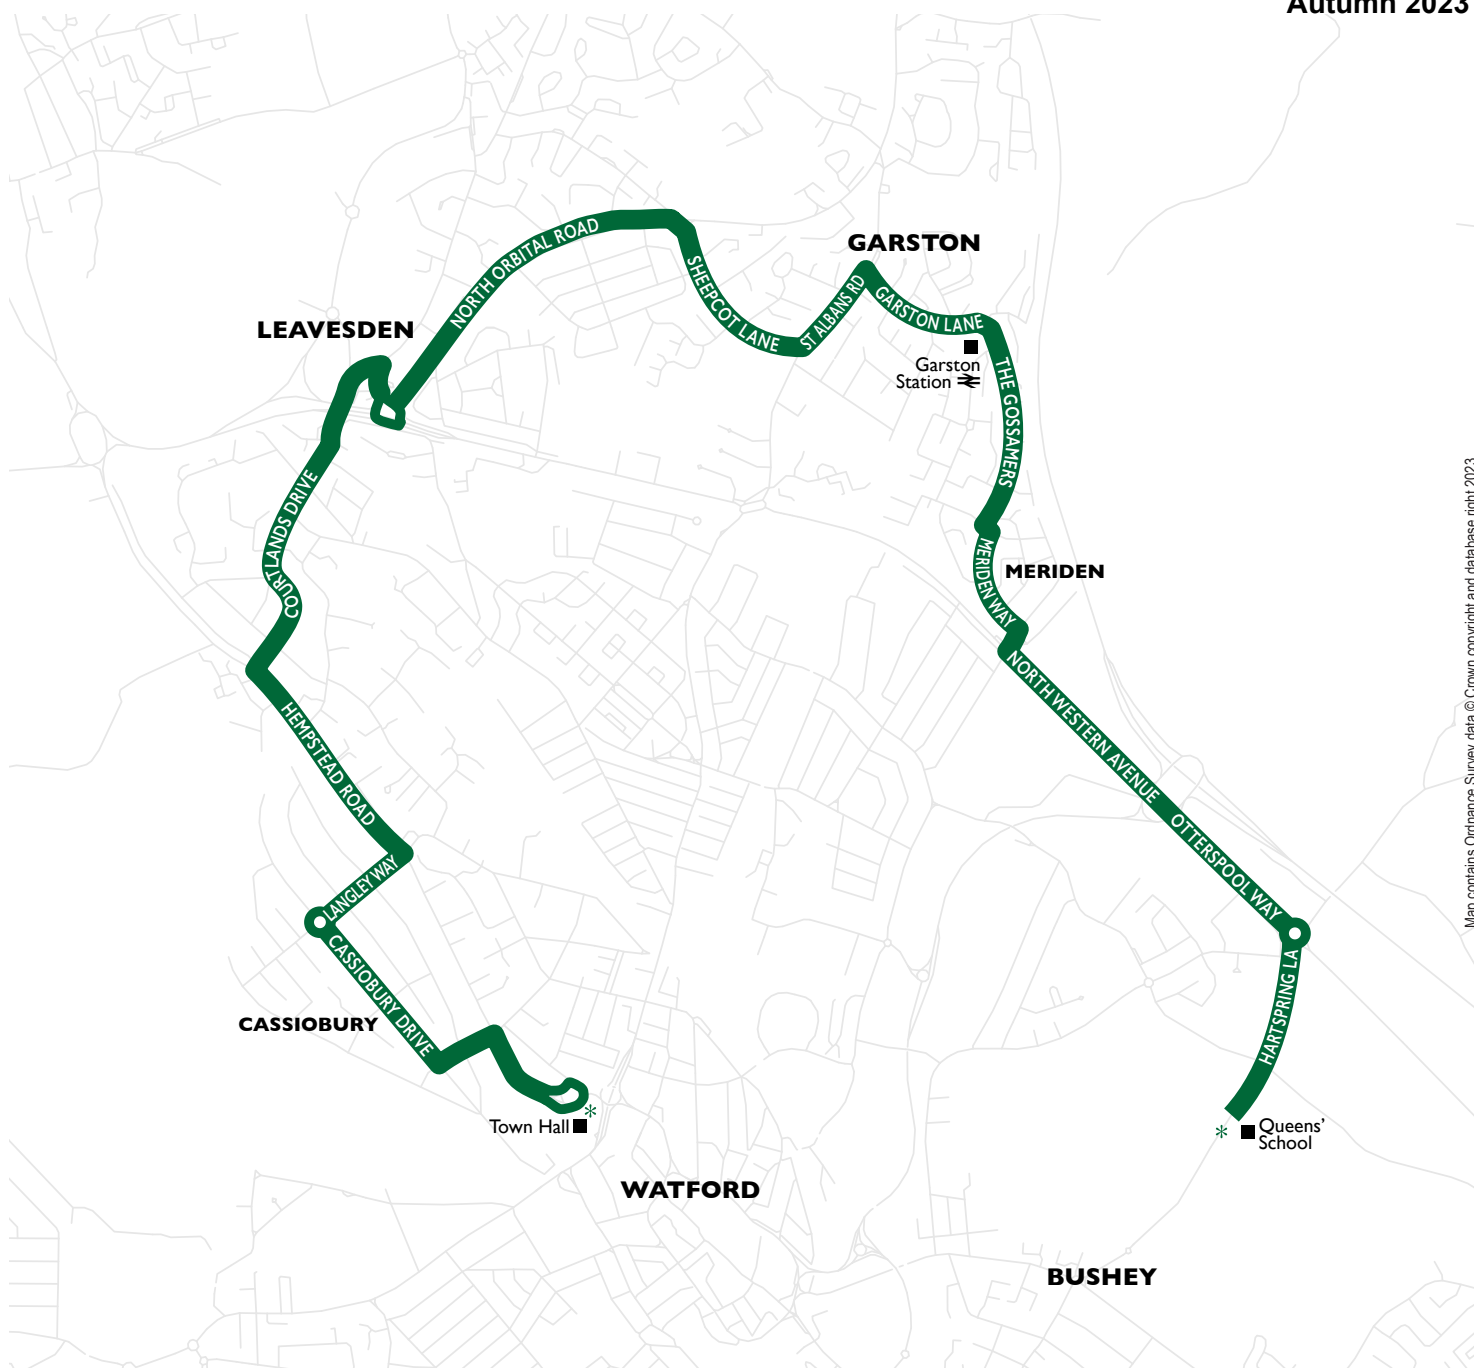

347 Watford – Bushey

serving Queens' School

Schooldays (Available to all passengers)

Watford Town Hall, Stop W	0730
Cassiobury Langley Way	0735
North Watford Courtlands Drive Shops	0742
Kingswood Sheepcot Lane	0749
Garston Lane Park Parade	0754
Meriden The Gossamers Shops	0758
North Bushey Park Avenue	0808
Bushey Queens' School	0815

No service in school holidays or on Saturdays and Sundays.

Autumn 2023

Map contains Ordnance Survey data © Crown copyright and database right 2023

347 Bushey – Watford

serving Queens' School

Schooldays (Available to all passengers)

Bushey Queens' School	1508
The Gossamers Shops	1521
Garston Lane Park Parade	1526
Kingswood Sheepcot Lane	1530
Courtlands Drive Shops	1535
Cassiobury Langley Way	1542
Watford Town Hall, Stop Y	1546

No service in school holidays or on Saturdays and Sundays.

Autumn 2023

Map contains Ordnance Survey data © Crown copyright and database right 2023