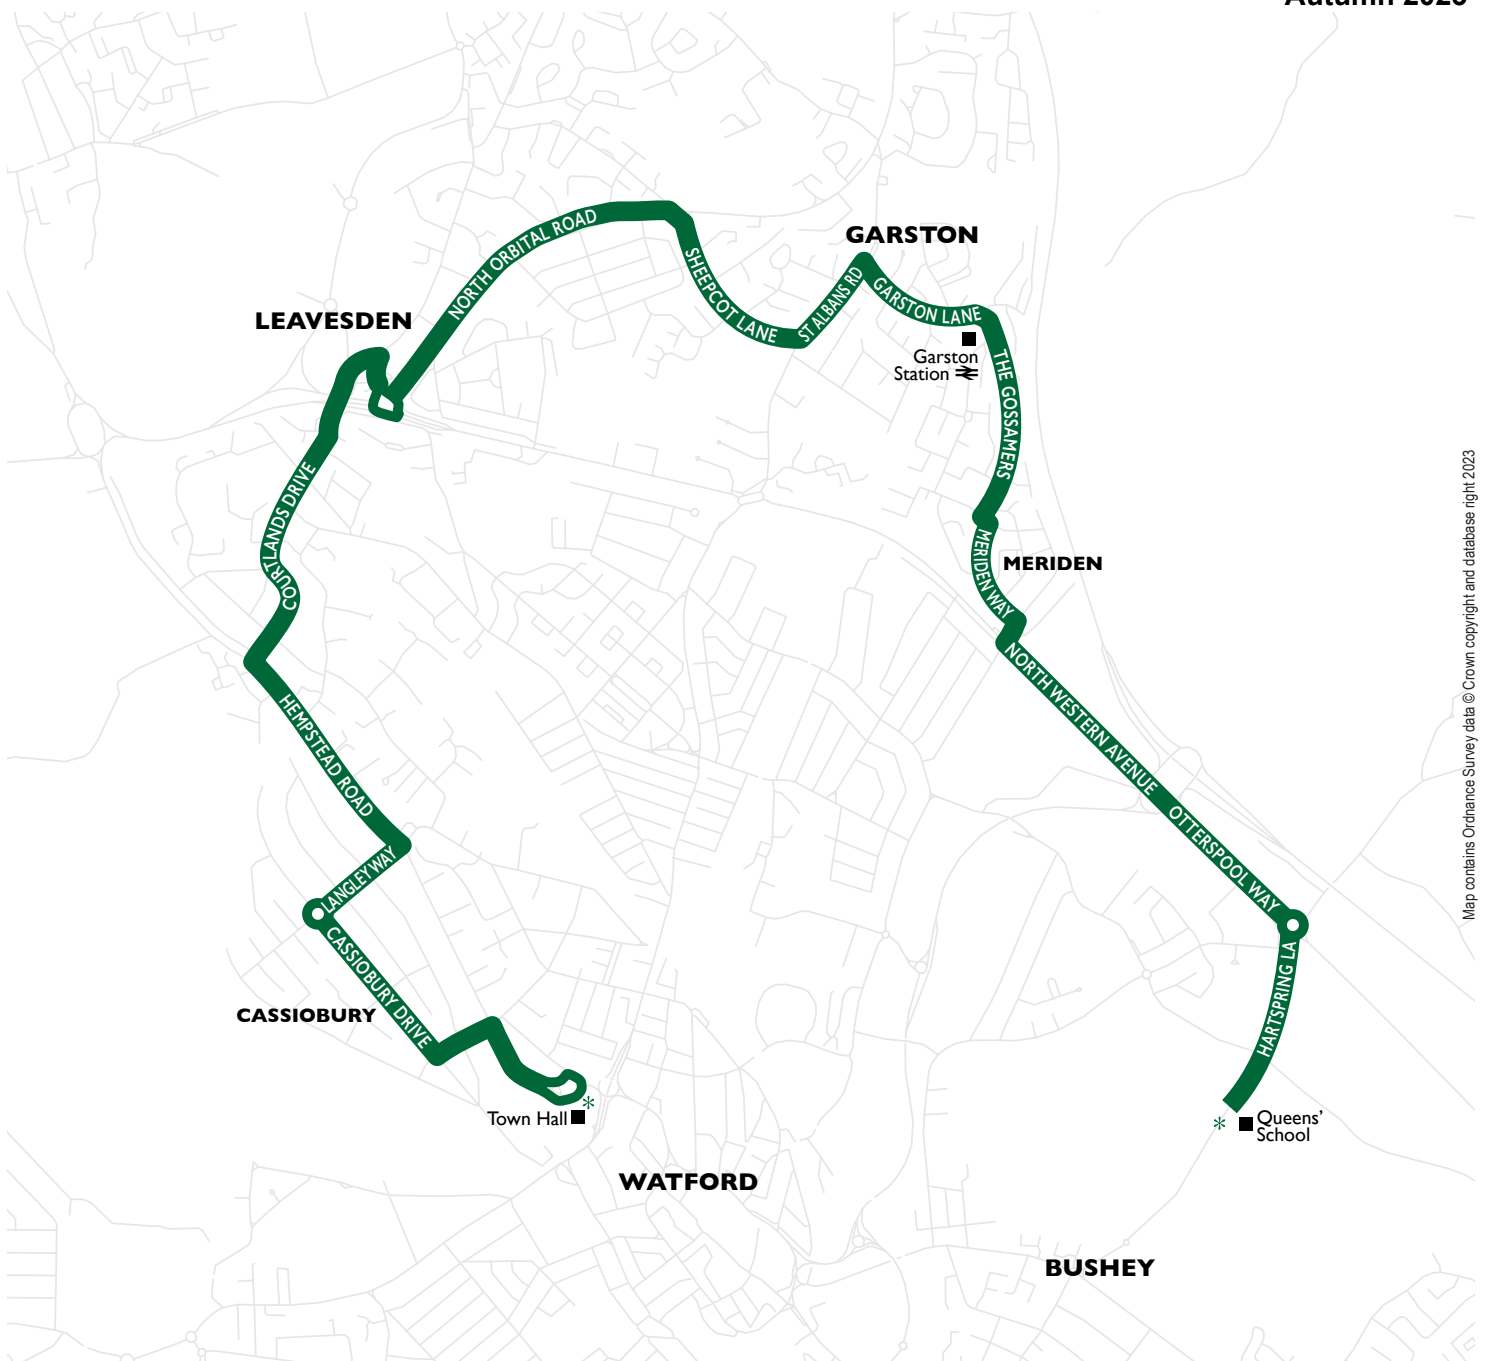

347 Watford – Bushey

serving Queens' School

Schooldays (Available to all passengers)

Watford Town Hall, Stop W	0730
Cassiobury Langley Way	0735
North Watford Courtlands Drive Shops	0742
Kingswood Sheepcot Lane	0749
Garston Lane Park Parade	0754
Meriden The Gossamers Shops	0758
North Bushey Park Avenue	0808
Bushey Queens' School	0815

No service in school holidays or on Saturdays and Sundays.

Autumn 2023

Map contains Ordnance Survey data © Crown copyright and database right 2023

347 Bushey – Watford

serving Queens' School

Schooldays (Available to all passengers)

Bushey Queens' School	1508
The Gossamers Shops	1521
Garston Lane Park Parade	1526
Kingswood Sheepcot Lane	1530
Courtlands Drive Shops	1535
Cassiobury Langley Way	1542
Watford Town Hall, Stop Y	1546

No service in school holidays or on Saturdays and Sundays.

Autumn 2023

Map contains Ordnance Survey data © Crown copyright and database right 2023