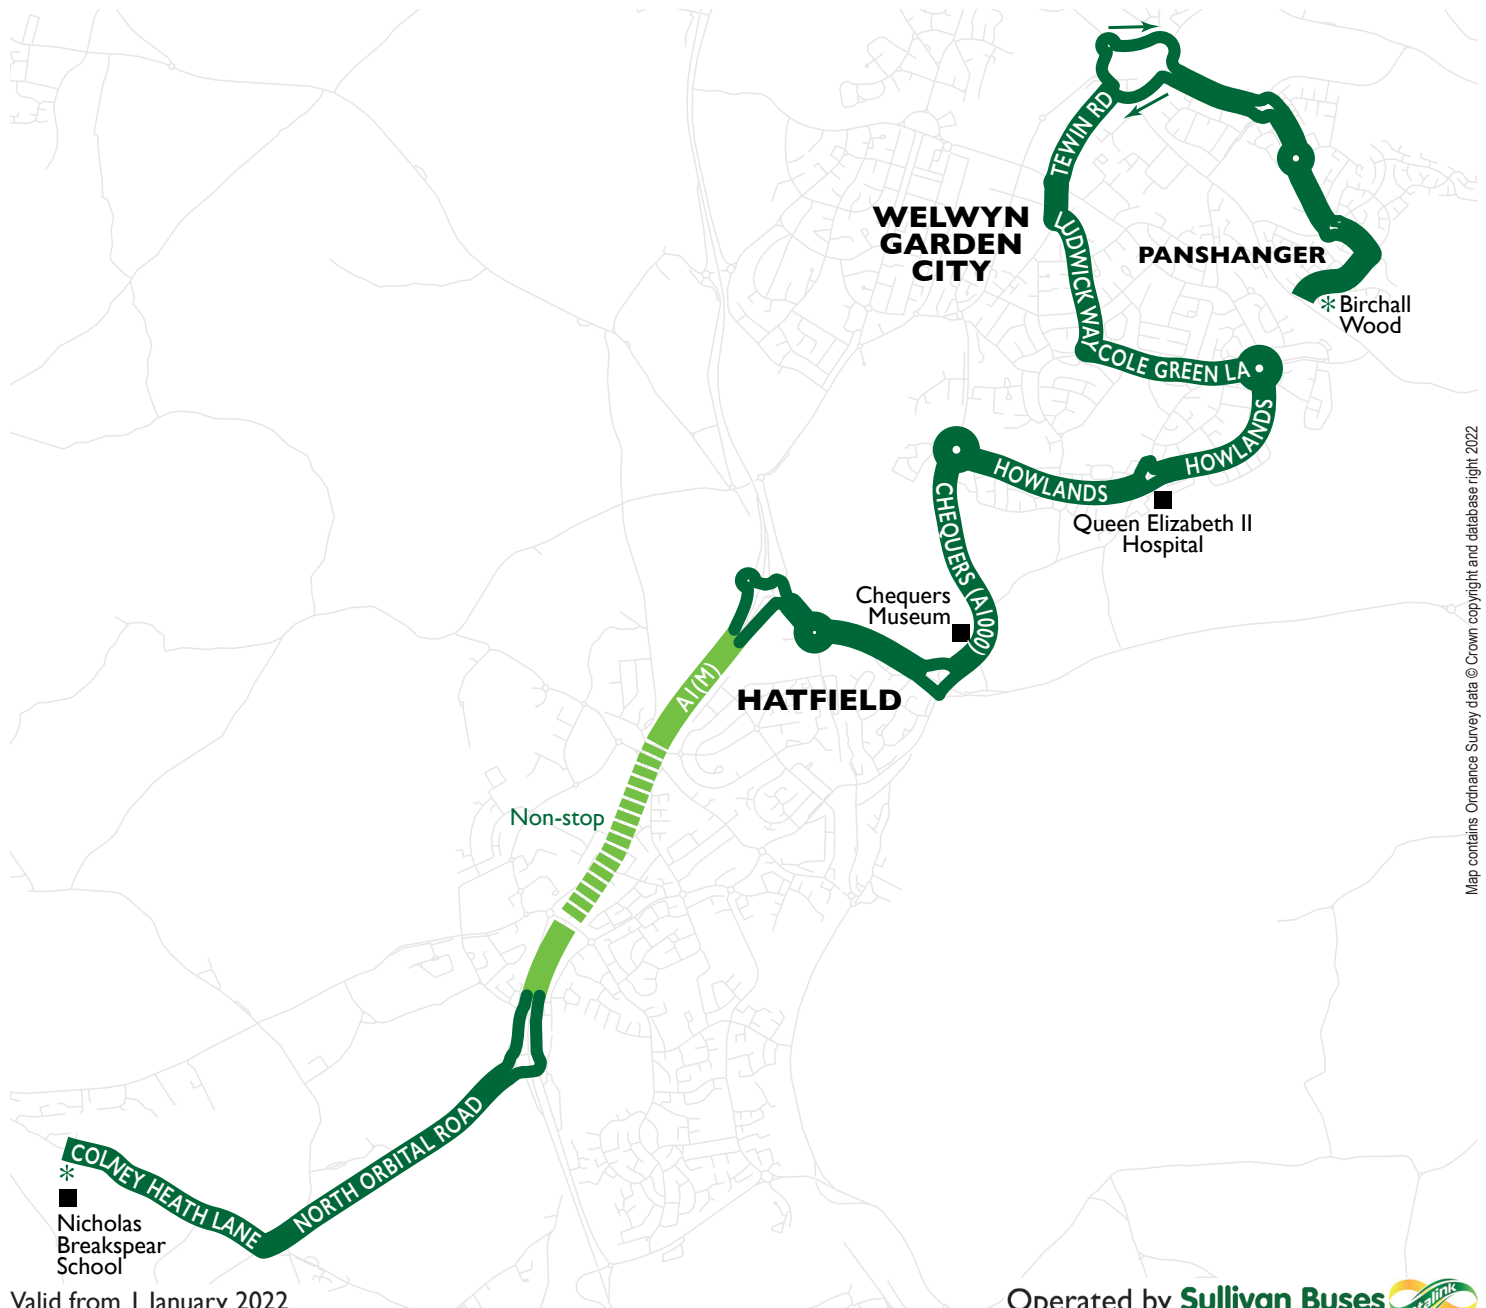

33

Welwyn Gdn City – Oaklands

serving Nicholas Breakspear School

Schooldays (Available to all passengers)

Panshanger Birchall Wood	0730
Moors Walk Poplars	0733
Panshanger Hems Way, Windhill	0735
Ludwick Way Verulam Close	0738
Cole Green Lane Upperfield Road	0741
Howlands Archers Ride	0744
QE II Hospital Stop A	0746
Howlands Hollybush Lane	0749
Mill Green Museum	0755
Smallfield Barley Mow Lane	0810
Oaklands Nicholas Breakspear School	0815

No service in school holidays or on Saturdays and Sundays.

Autumn 2021

Map contains Ordnance Survey data © Crown copyright and database right, 2022

33

Oaklands – Welwyn Gdn City

serving Nicholas Breakspear School

Schooldays (Available to all passengers)

Oaklands Nicholas Breakspear School	1520
Smallfield Barley Mow Lane	1522
Mill Green Museum	1534
Howlands Hollybush Lane	1540
QE II Hospital Stop B	1542
Howlands Archers Ride	1545
Cole Green Lane Upperfield Road	1548
Ludwick Way Knella Road	1551
Panshanger Hens Way, Windhill	1555
Moors Walk Poplars	1557
Birchall Wood Sylvan Way	1600