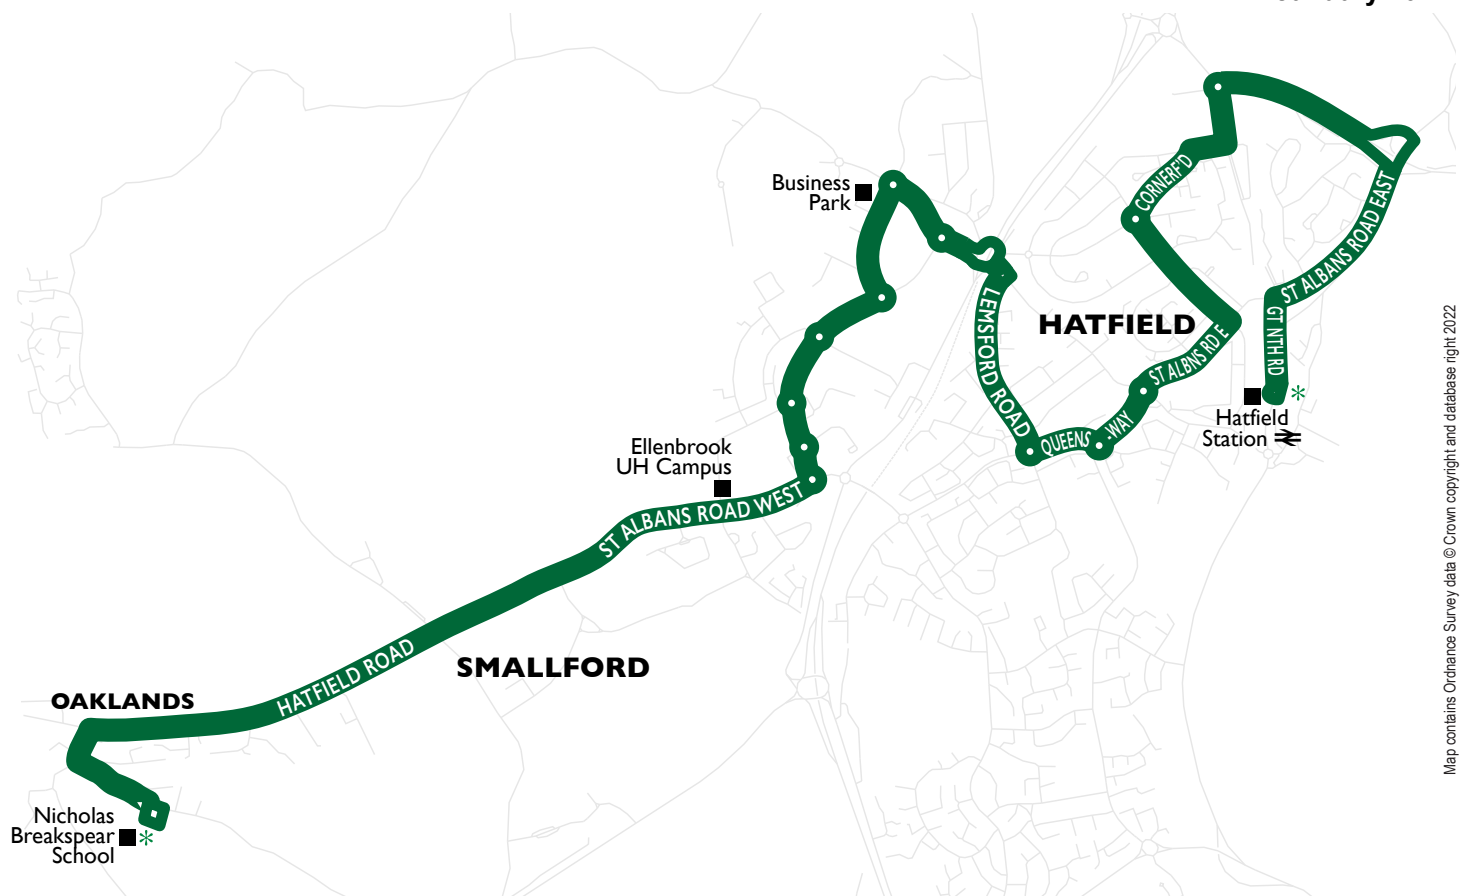

330 Hatfield – Oaklands

serving Nicholas Breakspear School

Schooldays (Available to all passengers)

Hatfield Station  Stop 2	0735
Birchwood Mount Pleasant Lane	0739
Birchwood Hopfields	0742
Hatfield Town Centre Stop U	0748
Roe Green Swim Centre	0750
Hatfield Jasmine Gardens	0752
Hatfield Business Park Gypsy Moth Ave	0755
Hatfield Howe Dell School	0758
Hatfield Tiger Moth Way	0759
UH de Havilland Campus, Stop Q	0801
Ellenbrook Ellenbrook Lane, Stop S	0804
Ellenbrook Great Nast Hyde	0805
Smallford Three Horseshoes	0806
Oaklands Nicholas Breakspear School	0815

No service in school holidays or on Saturdays and Sundays.

January 2022

Map contains Ordnance Survey data © Crown copyright and database right 2022

330 Oaklands – Hatfield

serving Nicholas Breakspear School

Schooldays (Available to all passengers)

Oaklands Nicholas Breakspear School	1520
Smallford Three Horseshoes	1526
Ellenbrook Great Nast Hyde	1528
UH de Havilland Campus , Stop N	1529
Hatfield Tiger Moth Way	1531
Hatfield Howe Dell School	1532
Hatfield Business Park Gypsy Moth Ave	1536
Hatfield Jasmine Gardens	1538
Roe Green Swim Centre	1539
Hatfield Town Centre Stop V	1542
Birchwood Hopfields	1546
Birchwood Mount Pleasant Lane	1548
Hatfield Station ⇄	1555