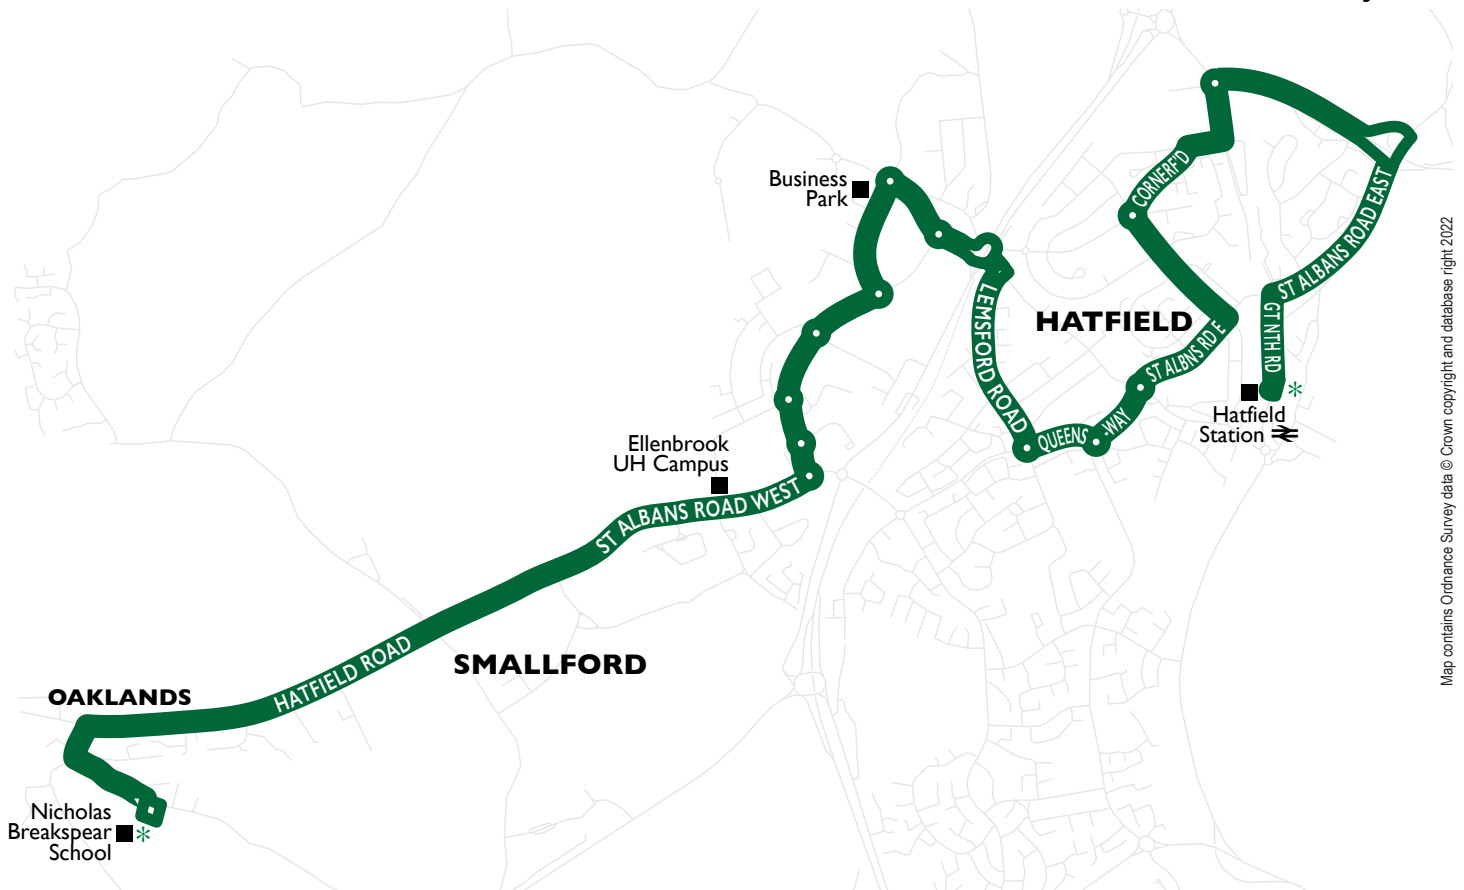

330 Oaklands – Hatfield

serving Nicholas Breakspear School

Schooldays (Available to all passengers)

Oaklands Nicholas Breakspear School	1520
Smallford Three Horseshoes	1526
Ellenbrook Great Nast Hyde	1528
UH de Havilland Campus, Stop N	1529
Hatfield Tiger Moth Way	1531
Hatfield Howe Dell School	1532
Hatfield Business Park Gypsy Moth Ave	1536
Hatfield Jasmine Gardens	1538
Roe Green Swim Centre	1539
Hatfield Town Centre Stop V	1542
Birchwood Hopfields	1546
Birchwood Mount Pleasant Lane	1548
Hatfield Station ⇄	1555

No service in school holidays or on Saturdays and Sundays.

January 2022

Map contains Ordnance Survey data © Crown copyright and database right 2022