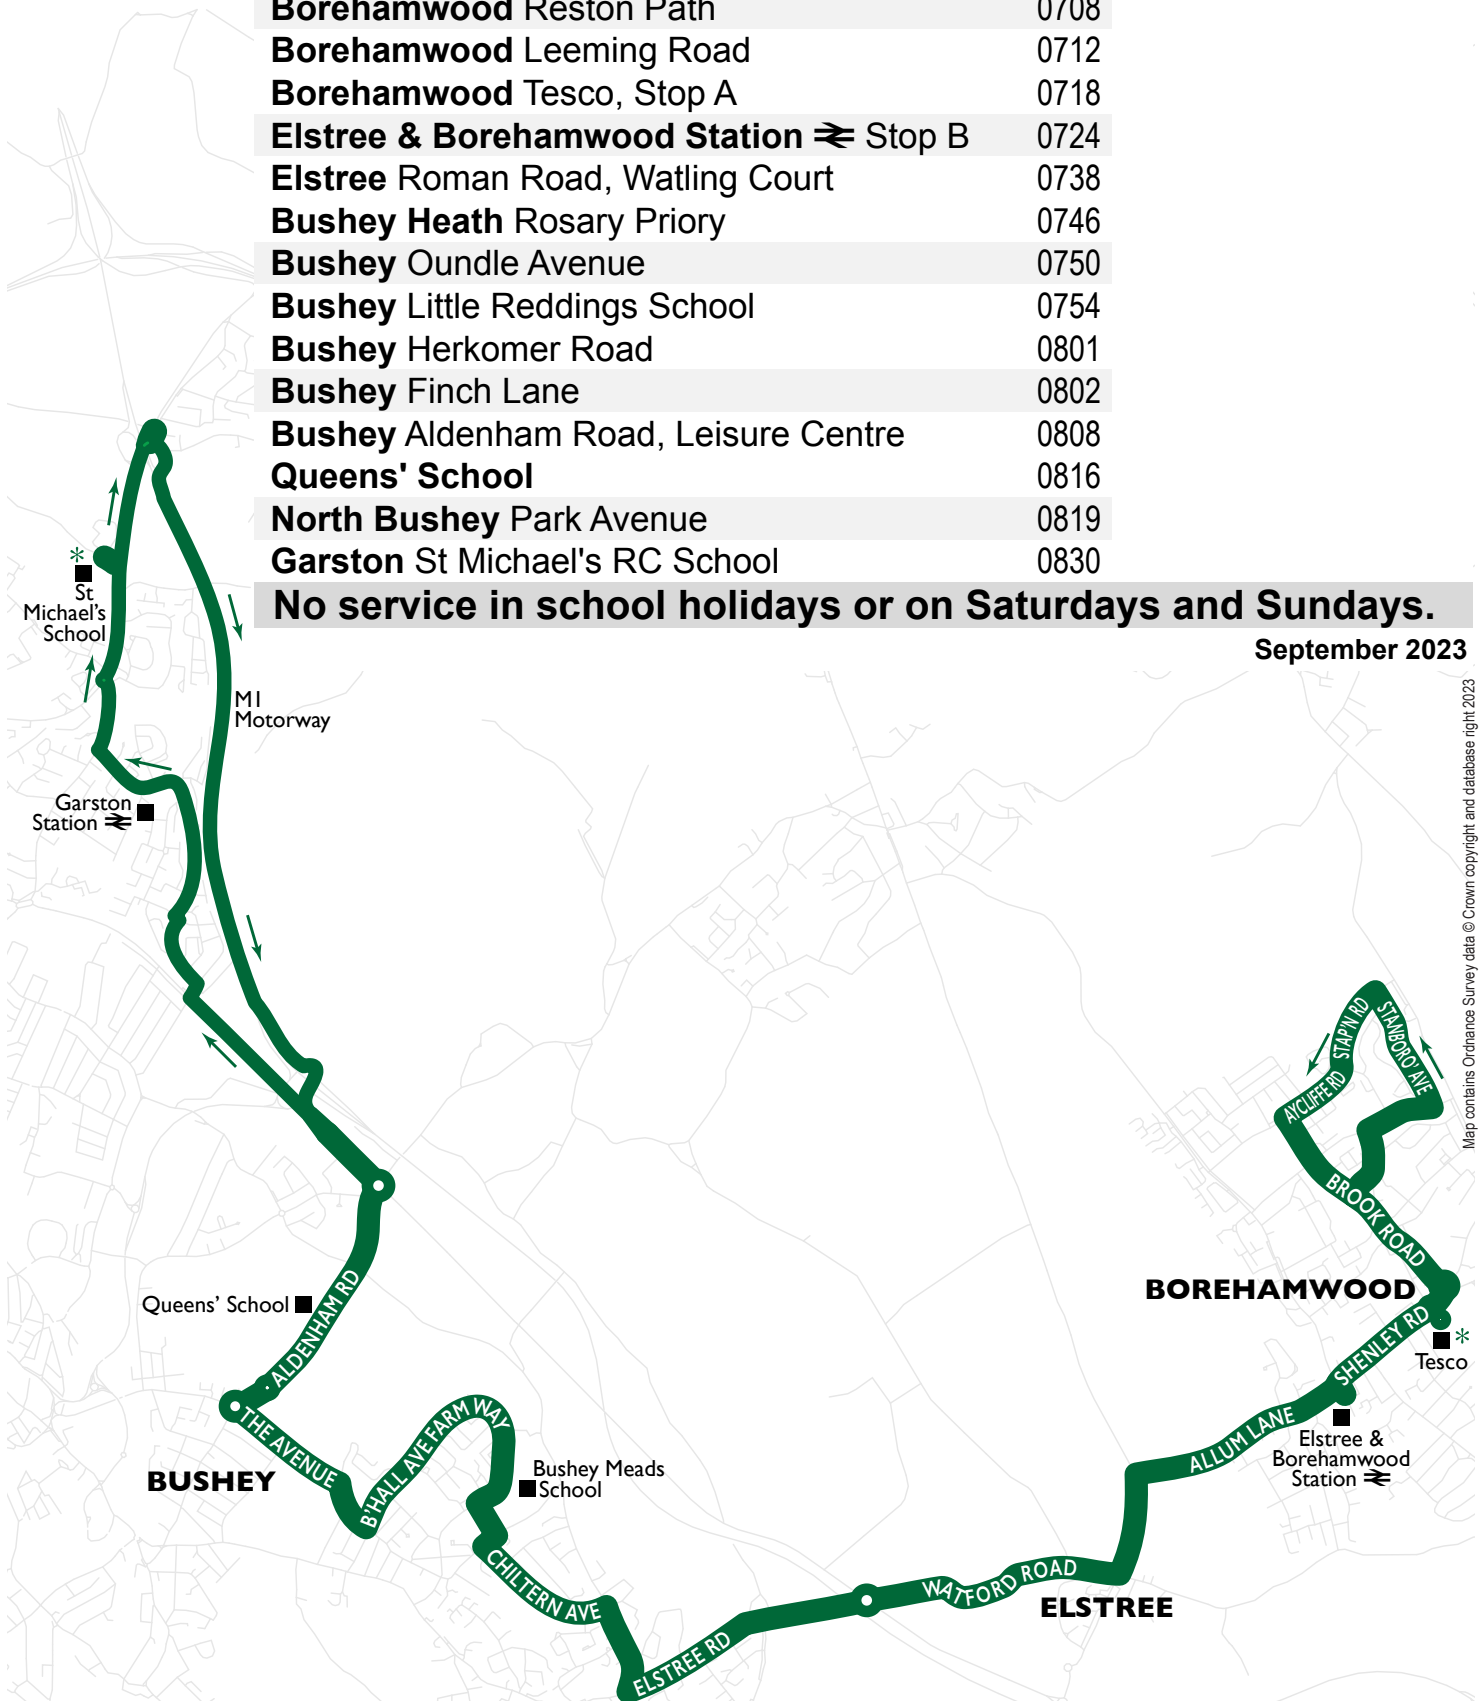

306A Borehamwood – Garston

serving St Michael's School

Schooldays (Available to all passengers)

Borehamwood Tesco, Stop B	0702
Borehamwood Crown Road	0706
Borehamwood Reston Path	0708
Borehamwood Leeming Road	0712
Borehamwood Tesco, Stop A	0718
Elstree & Borehamwood Station ⇌ Stop B	0724
Elstree Roman Road, Watling Court	0738
Bushey Heath Rosary Priory	0746
Bushey Oundle Avenue	0750
Bushey Little Reddings School	0754
Bushey Herkomer Road	0801
Bushey Finch Lane	0802
Bushey Aldenham Road, Leisure Centre	0808
Queens' School	0816
North Bushey Park Avenue	0819
Garston St Michael's RC School	0830

No service in school holidays or on Saturdays and Sundays.

September 2023

306A Garston – Borehamwood

serving St Michael's School

Schooldays (Available to all passengers)	Mon-Thur	Fri
Garston St Michael's RC School	-- 1547	1502
North Bushey Park Avenue	-- 1555	1510
Queens' School	1508 1605	1520
Bushey Aldenham Road, Leisure Centre	1514 1606	1521
Bushey Finch Lane	1516 1608	1523
Bushey Moatfield Road	1519 1611	1526
Bushey Little Reddings School	1525 1617	1532
Bushey Oundle Avenue	1528 1620	1535
Bushey Heath Rosary Priory	1532 1624	1539
Elstree Watling Court	1542 1634	1549
Elstree & Borehamwood Stn ⇌ Stop A	1550 1642	1557
Borehamwood Tesco, Stop B	1556 1648	1603
Borehamwood Crown Road	1559 1651	1606
Borehamwood Redwood Rise	1602 1654	1609
Borehamwood Torworth Road	1606 1658	1613
Borehamwood Leeming Road	1607 1659	1614
Borehamwood Tesco	1611 1703	1618

No service in school holidays or on Saturdays and Sundays.

September 2023