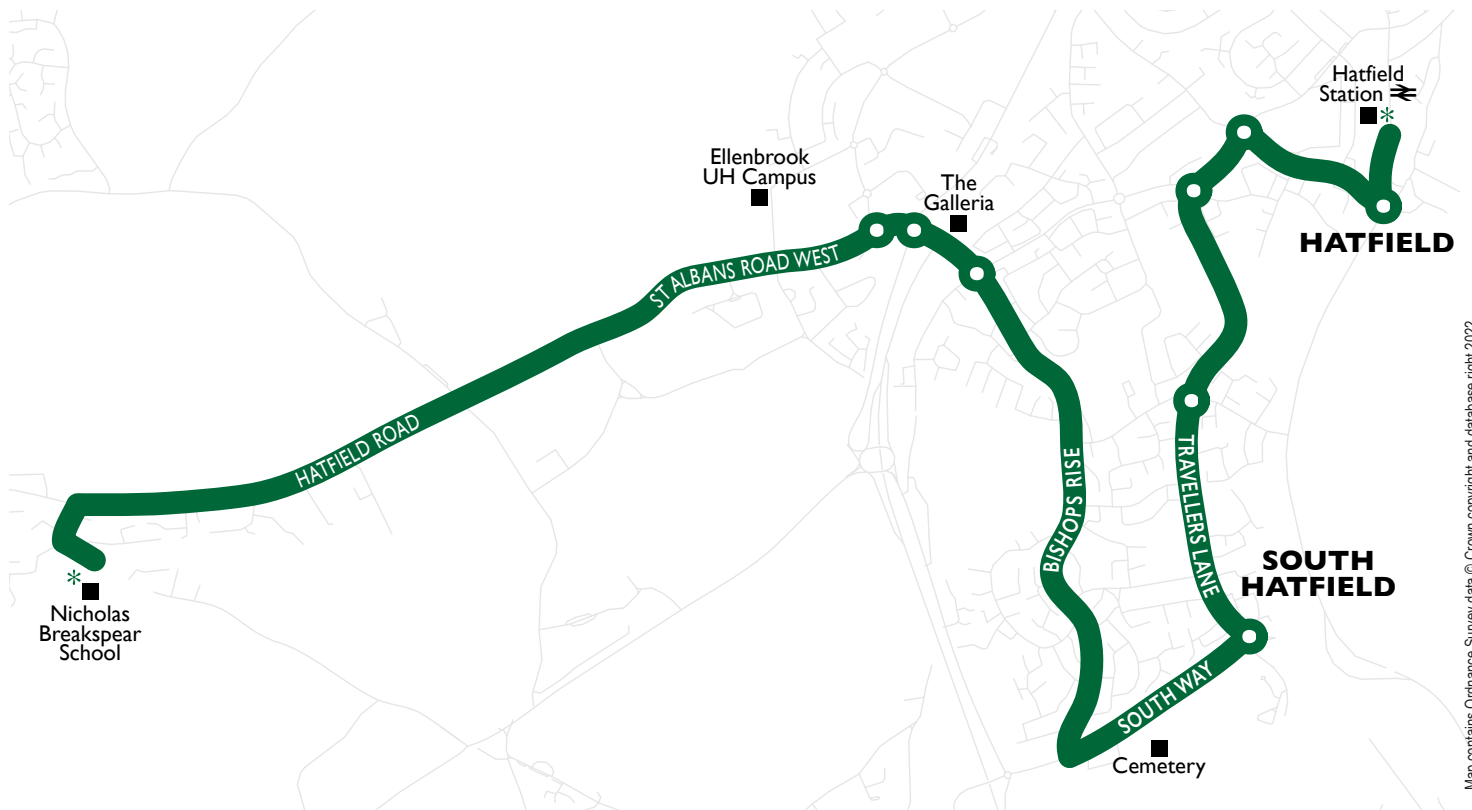

303 Hatfield – Oaklands

serving Nicholas Breakspear School

Schooldays (Available to all passengers)

Hatfield Station ➔ Stop 5	0740
Hatfield Town Centre Stop W	0745
Oxlease Oxlease Drive	0747
South Hatfield Millwards	0749
South Hatfield Garden Avenue	0752
Hatfield The Galleria, Stop A	0800
Ellenbrook Lane Stop S	0804
Oaklands Nicholas Breakspear School	0815

No service in school holidays or on Saturdays and Sundays.

March 2022

Map contains Ordnance Survey data © Crown copyright and database right 2022