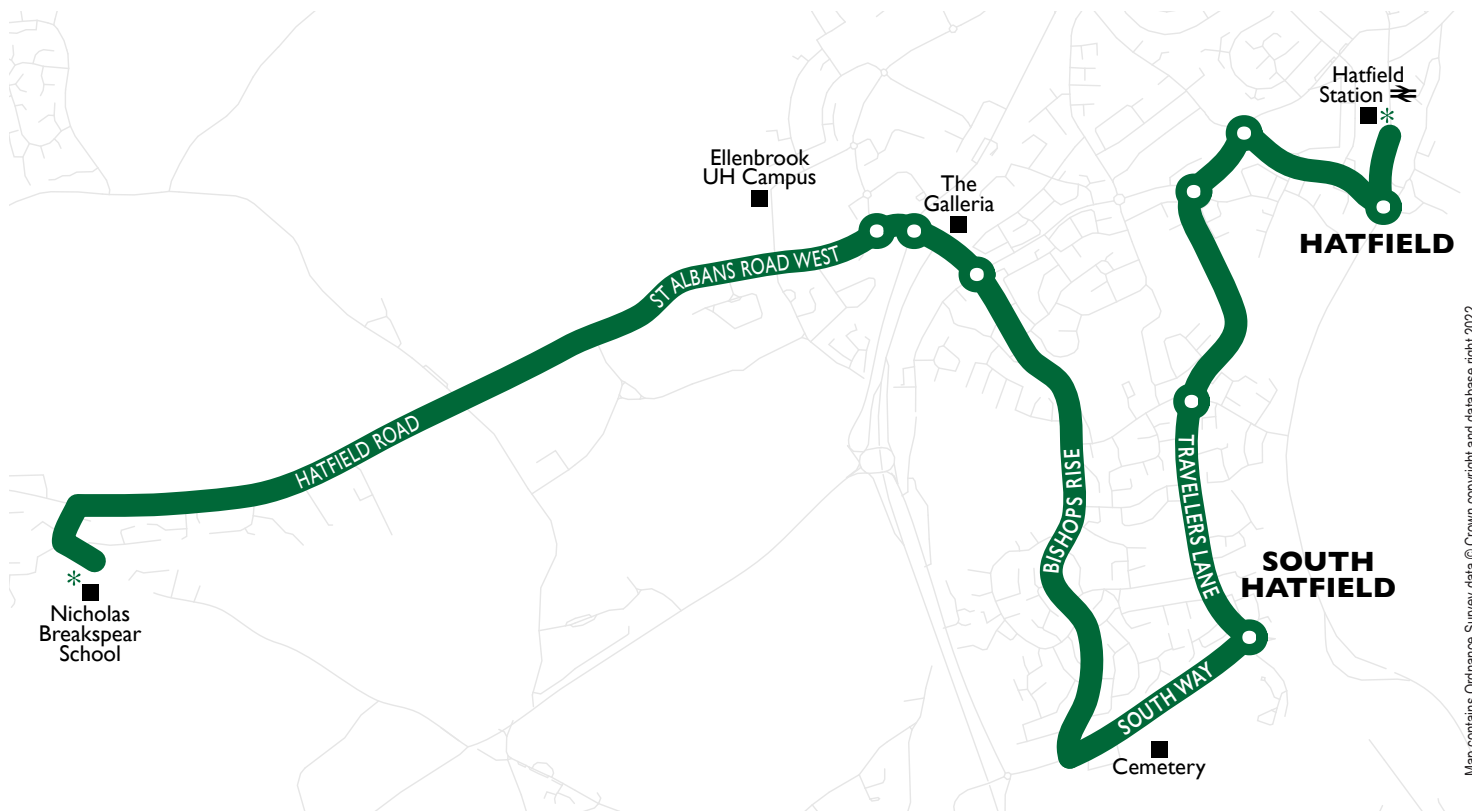

303 Oaklands – Hatfield

serving Nicholas Breakspear School

Schooldays (Available to all passengers)

Oaklands Nicholas Breakspear School	1520
Hatfield The Galleria, Stop C	1529
South Hatfield Garden Avenue	1535
South Hatfield Millwards	1538
Oxlease Oxlease Drive	1540
Hatfield Station 🚉	1546

No service in school holidays or on Saturdays and Sundays.

March 2022

Map contains Ordnance Survey data © Crown copyright and database right 2022