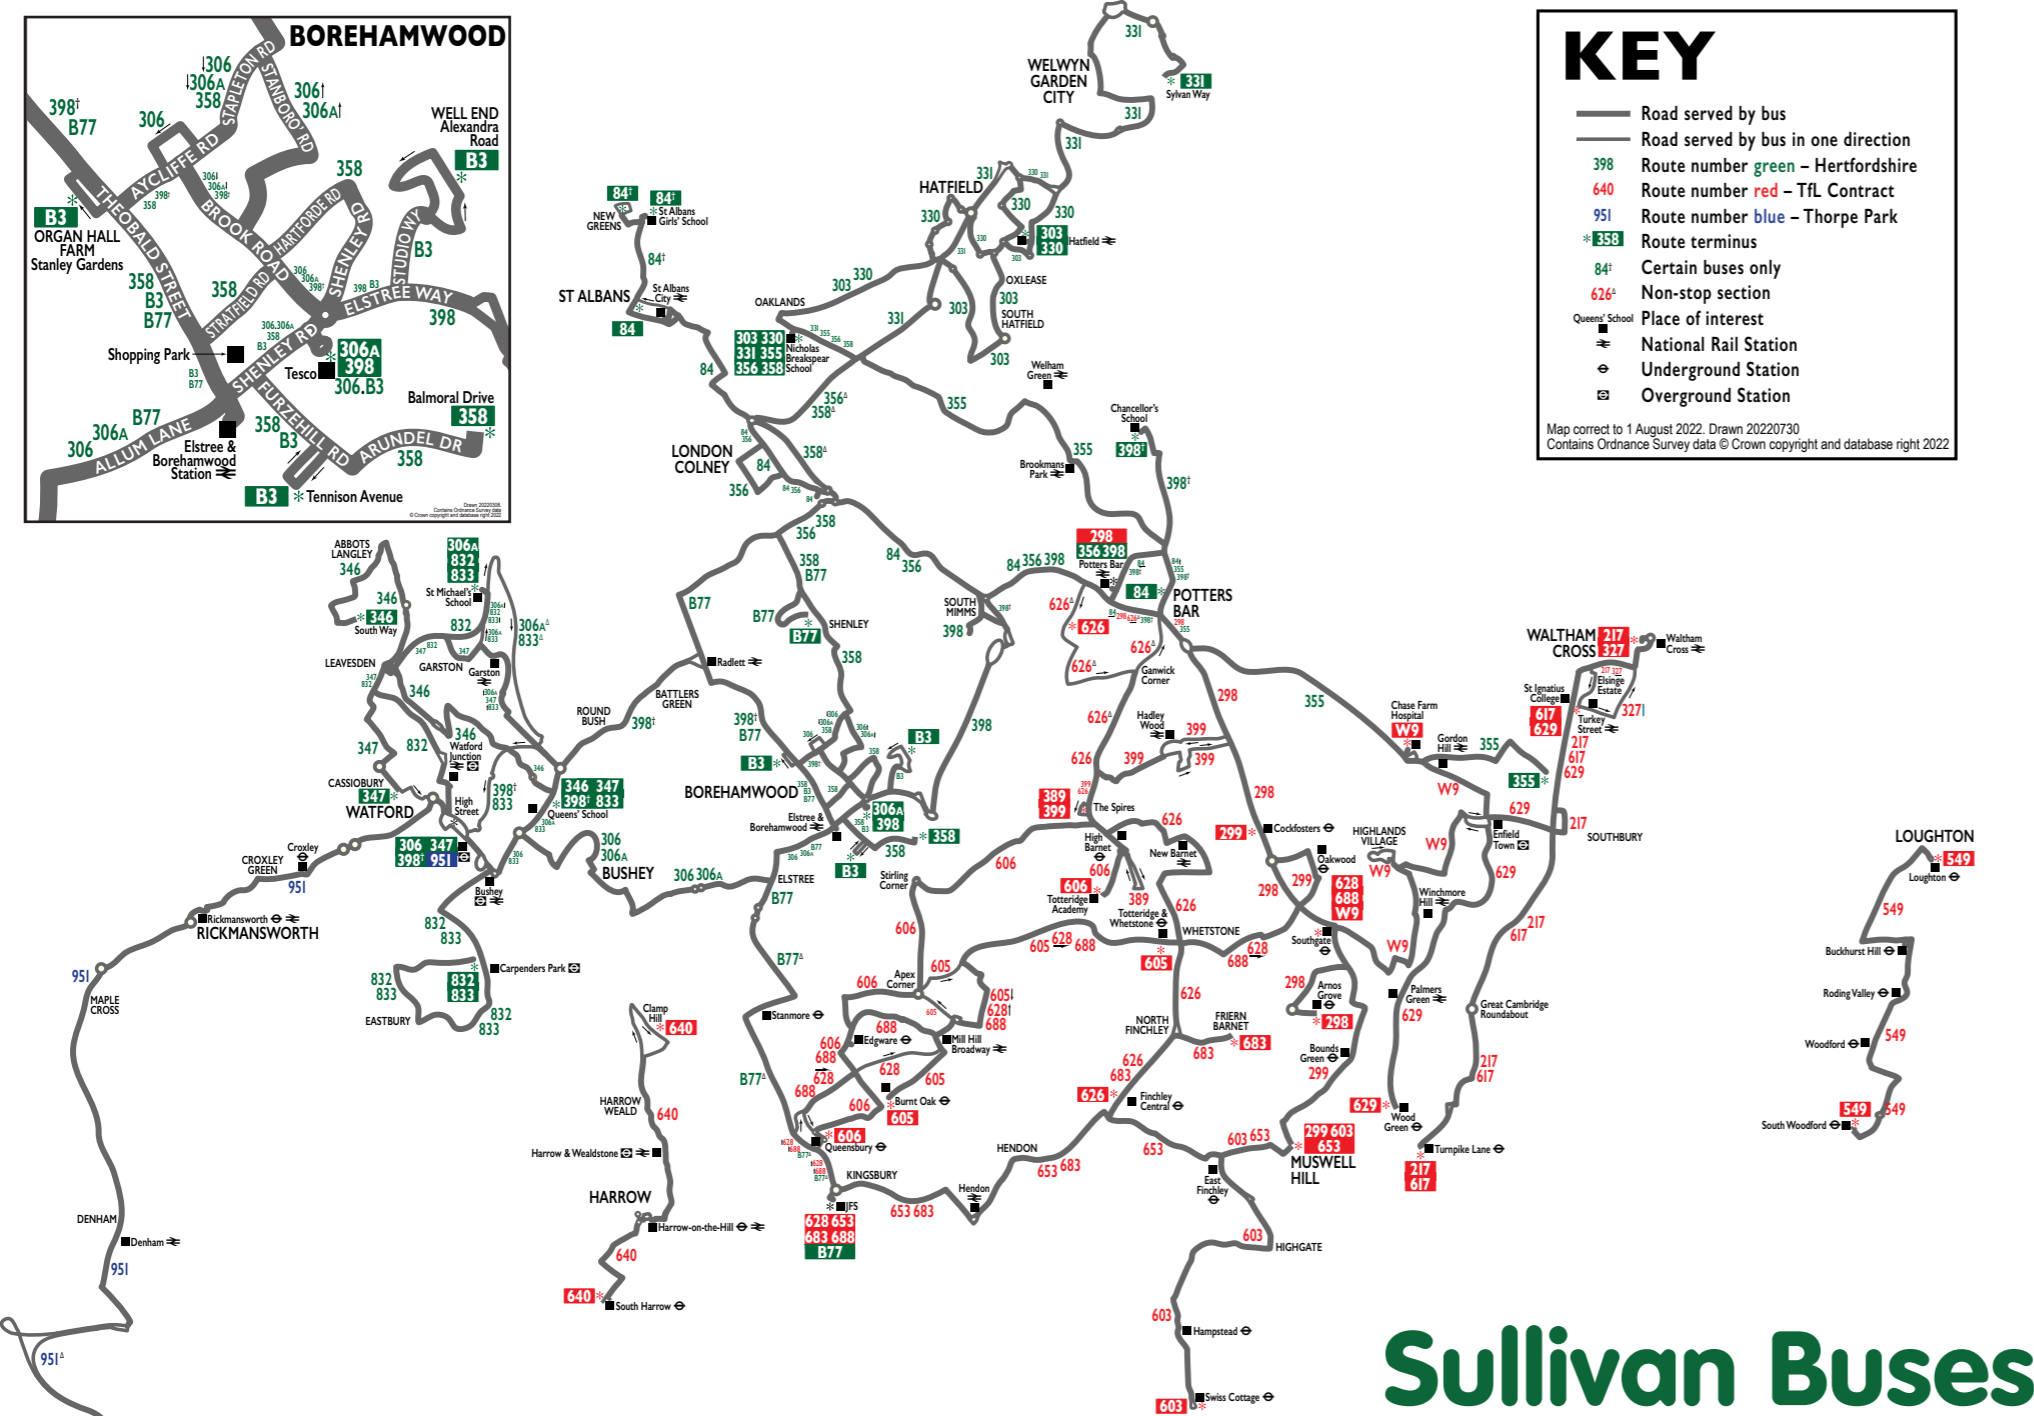

## KEY

- Road served by bus
- Road served by bus in one direction
- 398 Route number green – Hertfordshire
- 640 Route number red – TFL Contract
- 951 Route number blue – Thorpe Park
- \* B38 Route terminus
- 84<sup>†</sup> Certain buses only
- 626<sup>‡</sup> Non-stop section
- 🏫 Queen's School Place of interest
- 🚉 National Rail Station
- 🚇 Underground Station
- 🚉 Overground Station

Map correct to 1 August 2022. Drawn 20220730  
Contains Ordnance Survey data © Crown copyright and database right 2022.